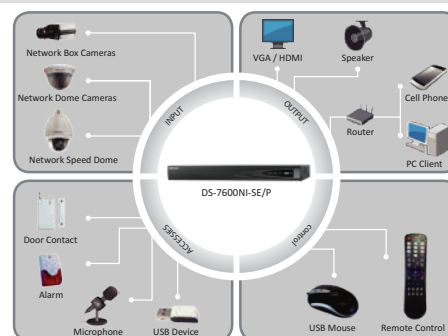

DP-2604/08/16NI-SE/P Embedded Plug&Play NVR

Key features

- Third-party network cameras supported
- Up to 5 Megapixels resolution recording
- HDMI and VGA output at up to 1920x1080P resolution
- HDD quota and group management
- 4/8 independent PoE network interfaces are provided

Rear Panel of DS-7600NI-SE/P

1. LAN Network Interface
2. RS-485 Interface
3. 100~240VAC Power Input
4. Power Switch
5. USB Interface
6. GND
7. HDMI Interface
8. VGA Output
9. Audio In
10. Audio Out
11. Network Interfaces with PoE function