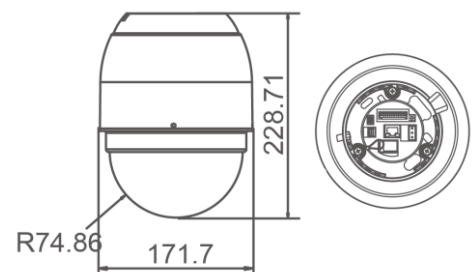

NH720 (Indoor Model)

NH820 (Outdoor Model)

network DynaHawk™ 720/820W-N Series - Full HD Speed Dome IP Camera

Camera	NH820 18N1	NH820 20N1	NH820 30N1
Image Sensor		1/2.8" Sony Progressive CMOS	
Optical Zoom	18x	20x	30x
Digital Zoom		12x	
Day&Night		True Day&Night with ICR	
Wide Dynamic Range		Auto / Manual	
Focus Mode		Auto / Manual	
White Balance		Auto / Indoor / Outdoor / ATW / Manual	
Iris Control		Auto / Manual	
Electronic Shutter		1/1 ~ 1/10000 sec.	
AGC Control		Auto / Manual	
Backlight Compensation		On / Off	
Lens			
Focal Length	4.7 ~ 84.6 mm	4.7 ~ 94 mm	4.3 ~ 129 mm
Min. Focus Length	1 m (Wide); 1 m (Tele)	1 m (Wide); 1 m (Tele)	1 m (Wide); 1.2 m (Tele)
F Number	F 1.6 (Wide); F 2.8 (Tele)	F 1.6 (Wide); F 3.5 (Tele)	F 1.6 (Wide); F 4.7 (Tele)
FOV	55.2° (Wide); 3.2° (Tele)	55.8° (Wide); 4° (Tele)	66.5° (Wide); 3.25° (Tele)
Operation			
Pan Travel		360° endless	
Tilt Travel		-10° ~ 190°	
Manual Speed		0.5° ~ 90°/s	
Presets		256	
Preset Accuracy		0.225°	
Preset Speed		5° ~ 400°/s	
Sequence		8	
Auto Pan		4	
Cruise		8	
Privacy Mask		16	
Proportional Pan & Tilt		On / Off (Pan and tilt speed proportional to zoom ratio)	
Resume after Power loss		Support	
Home Function		Preset / Sequence / Auto pan / Cruise	
Auto Flip		Image / Mechanical / Off	
Motion Detection		Motion Detection Window x 4 sets	
Day / Night: IR Cut Filter		On / Off	
Image Rotation		Flip / Mirror / Inverse	
Defog		On / Off	
Noise Reduction	2D	On / Off	
Network			
Networking		RJ-45, 1Gbps Ethernet	
Video Compression		MJPEG / H.264 (MPEG-4 Part 10/AVC) Baseline / Main Profile / High Profile SVC	
Video Stream	Single	H.264 / MJPEG	
	Dual	H.264 + MJPEG / H.264 + H.264	
	Multiple	H.264 x 4 / H.264 x 3 + MJPEG	
Video Resolution		H.264/MJPEG - Full HD 1080P / SXGA / HD 720P / XGA / SVGA / D1 / VGA / CIF	
Audio Compression		G.711 / G.726	
Audio Stream		Two-way Audio	
Protocols		IPv4/v6, TCP/IP, UDP, RTP, RTSP, HTTP, HTTPS, ICMP, FTP, SMTP, DHCP, DNS, DDNS, NTP, PPPoE, UPnP, IGMP, SNMP, QoS, ONVIF, ARP	
Security		HTTPS / IP Filter / IEEE 802.1x	
Alarm	Input	4 Sets / 5V 10kΩ pull up	
	Output	2 Set / Relay output, max. 2A DC 30V / 0.5A AC 125V	
Alarm Reaction		Preset / Sequence / Auto Pan / Cruise	
Micro SD		microSDHC 32GB Support	
Supported Web Browser		Internet Explore (6.0+) / Chrome / Firefox / Safari	
Password Levels		User and Administrator	
General			
Environment		Indoor / Outdoor	
Operating Temperature	Indoor	0°C ~ 40°C (32°F ~ 104°F)	
	Outdoor	-40°C ~ 50°C (-40°F ~ 122°F)	
Dimension	Indoor	Ø 171.7 x 228.7 mm (Ø 6.7 x 9 in.)	
	Outdoor	Ø 191.9 x 282.1 mm (Ø 7.5 x 11.1 in.) w/ Sunshield	
Weight	Indoor	1.6 kg (3.57 lb)	
	Outdoor	2.3 kg (5.11 lb) w/ Sunshield	
Power Source	Indoor	802.3at PoE+ (30W) / AC 24V ± 10%	
	Outdoor	802.3at PoE+ (60W) / AC 24V ± 10%	
Power Consumption	Indoor	24 W	
	Outdoor	59.5 W (w/ Heater)	
Regulatory		CE / FCC / UL / RoHS / IP66 (Outdoor)	