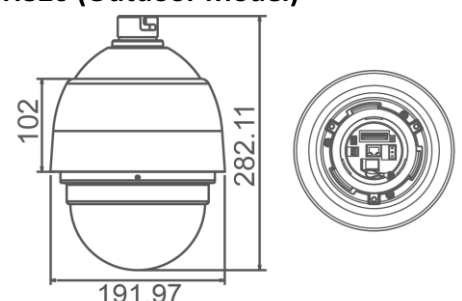

NH720 (Indoor Model)

NH820 (Outdoor Model)

network DynaHawk™ 720/820W-N Series - Full HD Speed Dome IP Camera

Camera	NH820 18N1	NH820 20N1	NH820 30N1
Image Sensor		1/2.8" Sony Progressive CMOS	
Optical Zoom	18x	20x	30x
Digital Zoom		12x	
Day&Night		True Day&Night with ICR	
Wide Dynamic Range		Auto / Manual	
Focus Mode		Auto / Manual	
White Balance		Auto / Indoor / Outdoor / ATW / Manual	
Iris Control		Auto / Manual	
Electronic Shutter		1/1 ~ 1/10000 sec.	
AGC Control		Auto / Manual	
Backlight Compensation		On / Off	
Lens			
Focal Length	4.7 ~ 84.6 mm	4.7 ~ 94 mm	4.3 ~ 129 mm
Min. Focus Length	1 m (Wide); 1 m (Tele)	1 m (Wide); 1 m (Tele)	1 m (Wide); 1.2 m (Tele)
F Number	F 1.6 (Wide); F 2.8 (Tele)	F 1.6 (Wide); F 3.5 (Tele)	F 1.6 (Wide); F 4.7 (Tele)
FOV	55.2° (Wide); 3.2° (Tele)	55.8° (Wide); 4° (Tele)	66.5° (Wide); 3.25° (Tele)
Operation			
Pan Travel		360° endless	
Tilt Travel		-10° ~ 190°	
Manual Speed		0.5° ~ 90°/s	
Presets		256	
Preset Accuracy		0.225°	
Preset Speed		5° ~ 400°/s	
Sequence		8	
Auto Pan		4	
Cruise		8	
Privacy Mask		16	
Proportional Pan & Tilt		On / Off (Pan and tilt speed proportional to zoom ratio)	
Resume after Power loss		Support	
Home Function		Preset / Sequence / Auto pan / Cruise	
Auto Flip		Image / Mechanical / Off	
Motion Detection		Motion Detection Window x 4 sets	
Day / Night: IR Cut Filter		On / Off	
Image Rotation		Flip / Mirror / Inverse	
Defog		On / Off	
Noise Reduction	2D	On / Off	
Network			
Networking		RJ-45, 1Gbps Ethernet	
Video Compression		MJPEG / H.264 (MPEG-4 Part 10/AVC) Baseline / Main Profile / High Profile SVC	
Video Stream	Single	H.264 / MJPEG	
	Dual	H.264 + MJPEG / H.264 + H.264	
	Multiple	H.264 x 4 / H.264 x 3 + MJPEG	
Video Resolution		H.264/MJPEG - Full HD 1080P / SXGA / HD 720P / XGA / SVGA / D1 / VGA / CIF	
Audio Compression		G.711 / G.726	
Audio Stream		Two-way Audio	
Protocols		IPv4/v6, TCP/IP, UDP, RTP, RTSP, HTTP, HTTPS, ICMP, FTP, SMTP, DHCP, DNS, DDNS, NTP, PPPoE, UPnP, IGMP, SNMP, QoS, ONVIF, ARP	
Security		HTTPS / IP Filter / IEEE 802.1x	
Alarm	Input	4 Sets / 5V 10kΩ pull up	
	Output	2 Set / Relay output, max. 2A DC 30V / 0.5A AC 125V	
Alarm Reaction		Preset / Sequence / Auto Pan / Cruise	
Micro SD		microSDHC 32GB Support	
Supported Web Browser		Internet Explore (6.0+) / Chrome / Firefox / Safari	
Password Levels		User and Administrator	
General			
Environment		Indoor / Outdoor	
Operating Temperature	Indoor	0°C ~ 40°C (32°F ~ 104°F)	
	Outdoor	-40°C ~ 50°C (-40°F ~ 122°F)	
Dimension	Indoor	Ø 171.7 x 228.7 mm (Ø 6.7 x 9 in.)	
	Outdoor	Ø 191.9 x 282.1 mm (Ø 7.5 x 11.1 in.) w/ Sunshield	
Weight	Indoor	1.6 kg (3.57 lb)	
	Outdoor	2.3 kg (5.11 lb) w/ Sunshield	
Power Source	Indoor	802.3at PoE+ (30W) / AC 24V ± 10%	
	Outdoor	802.3at PoE+ (60W) / AC 24V ± 10%	
Power Consumption	Indoor	24 W	
	Outdoor	59.5 W (w/ Heater)	
Regulatory		CE / FCC / UL / RoHS / IP66 (Outdoor)	