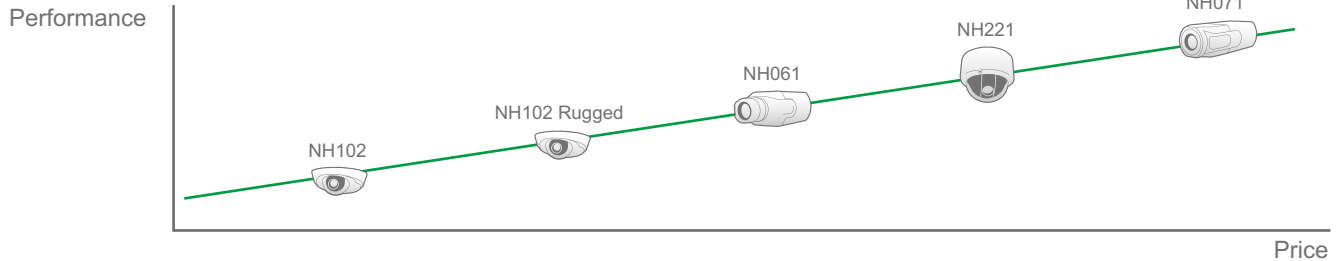

Megapixel IP Camera

Value Chart

Comparison Chart

Item	NH102	NH102 Rugged	NH061	NH221	NH071
CCD	-	-	•	•	•
CMOS	•	•	•	•	-
Lens	fixed focal	fixed focal	C/CS mount	Motorized VF Manual VF	10× AF
ICR	-	-	○	○	•
Built-in Mic	○	-	-	-	-
Audio in	•	-	•	•	•
Audio out	-	-	•	•	•
Alarm	-	-	•	•	•
RS-485	-	-	-	-	•
BNC	-	-	•	•	•
Micro SD	○	○	•	•	•
Vandal proof	-	-	-	•	-
Weatherproof (IP66)	-	•	-	•	-

• Support ○ Optional - Not support

Specification

Item	CCD Cameras	CMOS Cameras
Camera		
Image Sensor	Sony 1/3" Progressive Scan CCD	Sony 1/3" Progressive Scan CMOS
Picture Elements	1280(H) × 960(V)	1280(H) × 1024(V)
Minimum Illumination	0.03 lux @ F1.2 (Color) 0.001 lux @ F1.2 (B/W)	0.03 lux @ F1.2 (Color) 0.001 lux @ F1.2 (B/W)
Shutter Speed	1~ 1/10000 sec.	
White Balance	Manual / ATW (1500 ~ 15000 K)	
Digital Zoom	1× ~ 16×	
Operation		
Video Compression	H.264 / MJPEG / MPEG-4	
Video Streaming	Simultaneously, H.264 + H.264	
	Simultaneously, H.264 + MJPEG	
	Simultaneously, MPEG-4 + MJPEG Simultaneously, MJPEG + BNC	
Resolution	H.264: 1280 × 960 / HD 720p / D1 / VGA / QVGA / CIF / QCIF MJPEG: 1280 × 960 / HD 720p / D1 / VGA / QVGA / CIF / QCIF MPEG-4: 1280 × 960 / HD 720p / D1 / VGA / QVGA / CIF / QCIF	H.264: 1280 × 1024 / HD 720p / D1 / VGA / QVGA / CIF / QCIF MJPEG: 1280 × 1024 / HD 720p / D1 / VGA / QVGA / CIF / QCIF MPEG-4: 1280 × 1024 / HD 720p / D1 / VGA / QVGA / CIF / QCIF
Frame Rate	12.5/15 fps @ 1280 × 960 25/30 fps @ 720p	12.5/15 fps @ 1280 × 1024 25/30 fps @ 720p
Image Setting	Brightness, Exposure, Sharpness, Contrast, White Balance, Image rotation, WDR, 3DNR	
Audio	Two-way Audio	
Alarm	Input	5V 10kΩ pull up
	Output	Photo relay output 300V DC/AC
Event Notification	HTTP, FTP, SMTP	
Multiple Languages	English, French, German, Italian, Simplified Chinese	
Network		
Interface	RJ-45, 10/100 Mbps Ethernet	
Protocol	IPv4/v6, TCP/IP, UDP, RTP, RTSP, HTTP, HTTPS, ICMP, FTP, SMTP, DHCP, PPPoE, UPnP, IGMP, SNMP, QoS, ONVIF	
Password Levels	User and Administrator	
Security	HTTPS, IP Filter	
Internet Browser	Internet Explorer (6.0+), Chrome, FireFox	
User Account	20	
General		
Operating Temperature	0°C ~ 50°C (32°F ~ 122°F)	
Power Source	Humidity: 10% to 90%, Non-condensing	
Power Consumption	6W+	4.5W+
Certificate	CE, FCC, RoHS compliant