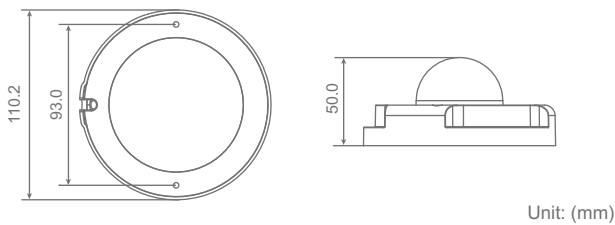

Dimension

Features

- Sony Progressive Scan CMOS Sensor
- **NEW** • HD 720P real-time at dual stream
- H.264 and MJPEG compression
- $f = 4.3 \text{ mm}$, F1.8
- Motion Detection
- Privacy Masks
- Micro SD Support
- Weatherproof Dongle Cable*
- Weatherproof (IP66 international)
- Security Torx against tampering
- **ONVIF** support

Note: Items marked with an asterisk (*) are optional