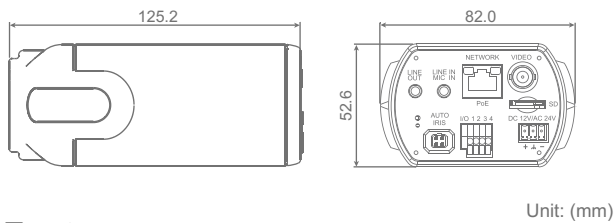

Megapixel IP Camera

NH061 Series

HD • Real-time • WDR

Dimension

Features

- Sony Progressive Scan CCD/CMOS Sensor
- NEW** • HD 720P real-time at dual stream
- H.264, MJPEG and MPEG-4 compression
- NEW** • Integrated real-time WDR
- NEW** • 2D / 3D Noise Reduction
- Motion Detection
- Privacy Masks
- Day/Night (ICR)
- Micro SD support
- BNC analog output
- **ONVIF** support

NH071 Series

HD • Real-time • WDR • 10× Zoom

Dimension

Features

- Sony Progressive Scan CCD/CMOS Sensor
- NEW** • HD 720P real-time at dual stream
- H.264, MJPEG and MPEG-4 compression
- 10× Optical Zoom with AF
f = 4.95 ~ 49.5 mm
- NEW** • Integrated real-time WDR
- NEW** • 2D / 3D Noise Reduction
- Motion Detection
- Privacy Masks
- Day/Night (ICR)
- Micro SD support
- RS-485 support
- BNC analog output
- **ONVIF** support