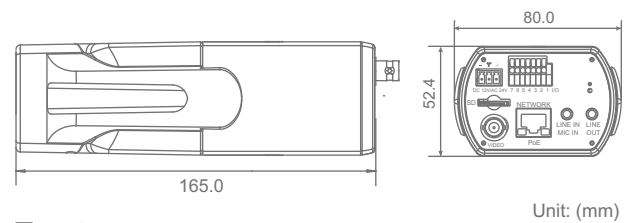

Megapixel IP Camera

NH061 Series

HD • Real-time • WDR

Dimension

Features

- Sony Progressive Scan CCD/CMOS Sensor
- NEW** • HD 720P real-time at dual stream
- H.264, MJPEG and MPEG-4 compression
- NEW** • Integrated real-time WDR
- NEW** • 2D / 3D Noise Reduction
- Motion Detection
- Privacy Masks
- Day/Night (ICR)
- Micro SD support
- BNC analog output
- **ONVIF** support

NH071 Series

HD • Real-time • WDR • 10× Zoom

Dimension

Features

- Sony Progressive Scan CCD/CMOS Sensor
- NEW** • HD 720P real-time at dual stream
- H.264, MJPEG and MPEG-4 compression
- 10× Optical Zoom with AF
f = 4.95 ~ 49.5 mm
- NEW** • Integrated real-time WDR
- NEW** • 2D / 3D Noise Reduction
- Motion Detection
- Privacy Masks
- Day/Night (ICR)
- Micro SD support
- RS-485 support
- BNC analog output
- **ONVIF** support