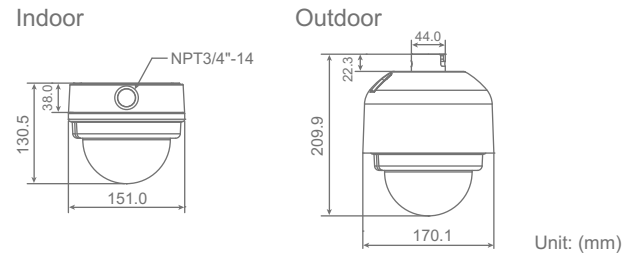

Dimension

Features

- Sony Progressive Scan CCD/CMOS Sensor
- **NEW** • HD 720P real-time at dual stream
- H.264, MJPEG and MPEG-4 compression
- Vari-focal $f = 3.3 \sim 12 \text{ mm}$
- **NEW** • Remote Zoom & Focus (Motorized Lens)*
- **NEW** • Integrated real-time WDR
- **NEW** • 2D / 3D Noise Reduction
- Motion Detection
- Privacy Masks
- Day/Night (ICR)
- Micro SD support
- BNC analog output
- Weatherproof (IP66 international)
- Vandal proof dome cover
- **NEW** • Sun Shield & Outdoor Mounting Kit
- **ONVIF** support