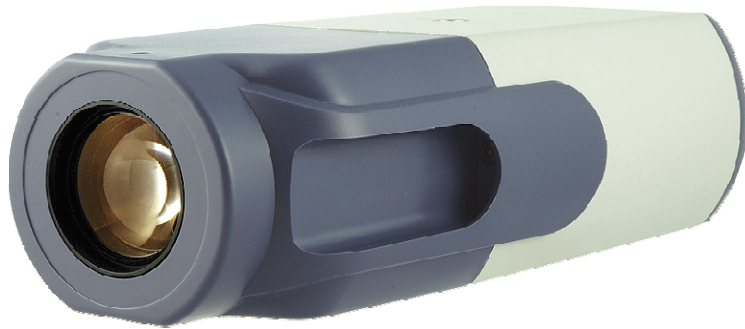

Dynacolor NH073 Zoom camera

Item		NH073
Camera		
Image Sensor		Sony Progressive CMOS
Picture Elements		1920(H) x 1080(V)
Minimum Illumination (10X)	Color	0.2 lux @ F 1.6
	B/W	0.02 lux @ F1.6
Shutter Speed		1~ 1/10000 sec.
White Balance		Manual / ATW / Auto
Lens		
Lens		10x/18x Optical Zoom, Auto Focus
10X	Focal Length	4.95 ~ 49.5 mm
	F number	F1.6(Wide); F2.0(Tele)
18X	Focal Length	4.7 ~ 84.6 mm
	F number	F1.6(Wide); F2.8(Tele)
Operation		
Video Compression		H.264/MJPEG
Video Streaming		Simultaneous
Resolution	H.264	Full HD 1080p/HD
	MJPEG	Full HD 1080p/HD
Frame Rate		Real-time (25/30 fps)
Image Setting	Brightness	Manual
	Exposure	Auto / Manual
	Sharpness	Manual
	Contrast	Manual
	White Balance	Auto / Manual
	Saturation	Manual
	Hue	Manual
	Digital Zoom	Support
	WDR	On/Off
	3D Noise Reduction	On/Off
Motion detection	On/Off	
Privacy Mask	On/Off	

	Privacy Mask Type	Transparent, Color
	ICR	Auto/On/Off
Audio	Two-way Audio	Line out, Line in/mic in
	Compression	G.711/G.726
Alarm	Input	5V 10k Ω pull up
	Output	Photo Relay Output 300VDC/AC
Event Notification		HTTP, FTP, SMTP
Multiple Languages		English, French, German, Italian,
Network		
Interface		10/100Mbps Ethernet (RJ-45)
Protocol		IPv4/v6, TCP/IP, UDP, RTP, RTSP, HTTP, HTTPS, ICMP, FTP,
Password Levels		User and Administrator
Security		HTTPS, IP Filter
Internet Browser		Internet Explorer (6.0+), Chrome,
User Account		20
Mechanical		
Connectors	Power	3 pins terminal block
	Ethernet	RJ-45
	Micro SD	SDHC support
	Audio	Stereo phone jack, \varnothing 3.5mm
	Alarm In/Out	4 pins terminal block
	Analog Video	1.0 Vp-p / 75 Ω , BNC
	RS-485	D+ D-
LED Indicator		Power, Link, ACT
General		
Operating Temperature		0 $^{\circ}$ C ~ 40 $^{\circ}$ C
		Humidity: 10% to 90%, No
Power Source		DC12V/AC24V/PoE
Power Consumption	10X	6W (500mA)
Regulatory		CE, FCC, RoHS Compliant
Dimension	10X	165 x 80 x 51.6 mm (L x W x H)
Weight	10X	360 g (0.80 lbs)