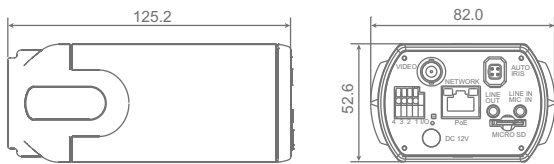

## Megapixel IP Camera

#### Dimension

Unit: (mm)