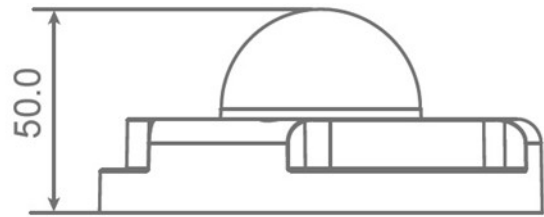

Dynacolor W1-A

1. MicroSD slot
2. RJ45 connector
3. Reset button

Unit: (mm)