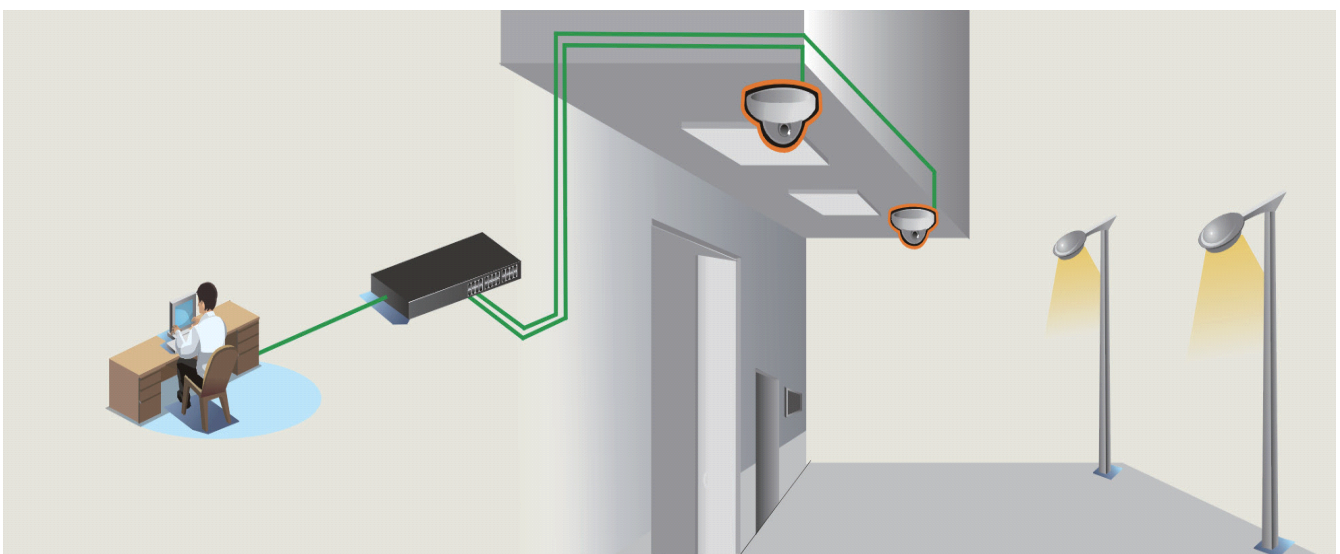

Key Features

2.1 Megapixel Progressive Scan CMOS	Privacy Mask
HDTV Quality - Full HD 1080P / HD 720P	Security Torx
H.264 and MJPEG compression	Micro SD Support*
f = 4mm, F1.5	PoE 802.3af Support
ePTZ	Onvif Support
WDR	

Dynacolor W1-A

1. MicroSD slot
2. RJ45 connector
3. Reset button

Unit: (mm)

Dynacolor W1-A

Item	W1-A	
Camera		
Image Sensor	1/2.7" Progressive CMOS	
Effective Pixels	1920(H) x 1080(V)	
Minimum Illumination	0.1 lux @ F 1.6	
Shutter Speed	1~ 1/10000 sec.	
White Balance	Manual / AWB / ATW	
Lens		
Lens Type	F1.5 / 4.0 mm Fixed Lens	
FOV	78° (f 4.0 mm)	
Operation		
Video Compression	H.264 / MJPEG	
Video Streaming	Quad Stream	
Resolution	H.264	Full HD 1080p/HD 720p/SXGA/D1/ VGA/QVGA/CIF
	MJPEG	Full HD 1080p/HD 720p/SXGA/D1/ VGA/QVGA/CIF
Frame Rate	Full HD 1080p 15 fps/ HD 720p/SXGA/D1/ VGA/QVGA/CIF 30 fps	
Image Setting	Brightness	Manual
	Exposure	Auto / Manual
	Sharpness	Manual
	Contrast	Manual
	White Balance	Auto / Manual
	Saturation	Manual
	Hue	Manual
	Digital Zoom	Support
	WDR	On/Off
	3D Noise eduction	On/Off
	Motion detection	On/Off
	Privacy Mask	On/Off
	Privacy Mask Type	Color
Audio*	On-way Audio*	Mic in
	Compression	G.711/G.726
Event Notification	HTTP, FTP, SMTP	
Multiple Languages	English, French, German, Italian, Korean, Simplified Chinese, Russian	
Network		
Interface	10/100Mbps Ethernet (RJ-45)	
Protocol	IPv4/v6, TCP/IP, UDP, RTP, RTSP, HTTP, HTTPS, ICMP, FTP,SMTP, DHCP, PPPoE, UPnP, IGMP, SNMP, QoS, ONVIF	
Password Levels	User and Administrator	
Security	HTTPS, IP Filter, IEEE 802.1X	
Internet Browser	Internet Explorer (6.0+), Chrome, Firefox, Safari	
User Account	20	