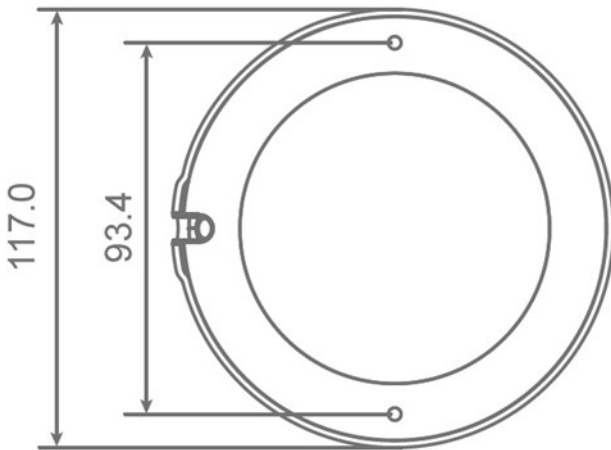

Dynacolor W1-A

1. MicroSD slot
2. RJ45 connector
3. Reset button

Unit: (mm)