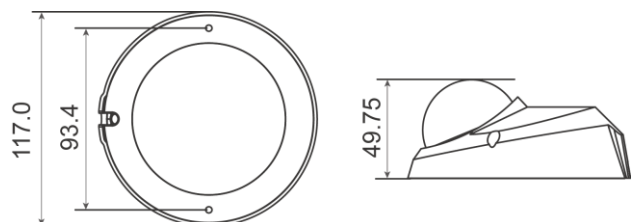

DynaHawk™ X1 Series - Micro Dome IP Camera

Camera		X057-1	X056-1	
Image Sensor		1/2.8" Sony Progressive CMOS	1/3" Sony Progressive CMOS	
Effective Pixels		1920(H) x 1080(V)	1280(H) x 1024(V)	
Minimum Illumination		0.05 lux (color)	TBD	
White Balance		Manual / AWB / ATW		
Shutter Speed		1 - 1/10000 sec.		
Lens				
Focal Length		3.6 mm	3.6 mm	
F Number		F 1.8	F 1.8	
FOV		78°	71.4°	
Operation				
Multiple Languages		English / French / German / Italian / Japanese / Korean / Portuguese / Russian / Simplified Chinese / Spanish / Traditional Chinese		
Image Setting	Backlight Compensation		On/Off	
	White Balance		Auto / Manual / ATW	
	Noise Reduction	3D		On/Off
	Wide Dynamic Range		Shutter WDR (96dB)	Shutter WDR (120dB)
	Privacy Mask			On/Off
	Brightness			Manual
	Exposure			Auto / Manual
	Sharpness			Manual
	Contrast			Manual
	Saturation			Manual
	Hue			Manual
	Digital Zoom			Support
	Motion Detection			On / Off / By Schedule
	Privacy Mask Type			Color
	Tampering Alarm			On / Off / By Schedule
Digital Image Stabiliation			On/Off	
Audio	One-way Audio*		Mic in	
	Compression		G.711/G.726	
Network				
Interface		RJ-45, 10/100/1000 Mbps Ethernet (Giga Ethernet)		
Video Compression		H.264 (MPEG-4 Part 10/AVC) / MJPEG		
Video Streaming	Dual Streams	PAL: H.264 1080P(50 fps) + H.264/MJPEG D1(50 fps)	H.264 720P(50/60 fps) + H.264/MJPEG SVGA(50/60 fps)	
	Quad Streams	H.264 1080P(25/30 fps) + H.264 720P(25/30 fps) + H.264 720P(25/30 fps) + H.264/MJPEG CIF(25/30 fps)	H.264 SXGA(25/30 fps) + H.264 720P(25/30 fps) + H.264 SVGA(25/30 fps) + H.264/MJPEG CIF(25/30 fps)	
Video Resolution		Full HD 1080P / SXGA / HD 720P / XGA / SVGA / D1 / VGA / CIF / QCIF @50/60fps or 25/30fps (2 shutter WDR)	SXGA / HD 720P / XGA / SVGA / D1 / VGA / CIF / QCIF @50/60fps (2 shutter WDR) or 25/30fps (4 shutter WDR)	
Protocol		IPv4/v6, TCP/IP, UDP, RTP, RTSP, HTTP, HTTPS, ICMP, FTP, SMTP, DHCP, PPPoE, UPnP, IGMP, SNMP, QoS, ONVIF, ARP		
Security		HTTPS / IP Filter / IEEE 802.1X		
Event Notification		HTTP / FTP / SMTP		
Micro SD*		microSDHC 32GB support		
Supported Web Browser		Internet Explorer (6.0+) / Chrome / Firefox / Safari		
User Account		20		
Password Levels		User and Administrator		
Mechanical				
Lens Mounting		M12 Board Lens		
Connectors	Ethernet	RJ-45		
General				
Operating Temperature		-10°C - 50°C (14° - 122° F)		
Humidity		10% - 90%, No Condensation		
Weatherproof Standard		Rugged Type- IP66		
Dimension		Ø 110.2 x 47.7 mm (Ø 4.3 x 1.9 in.)		
Weight		180 g (0.40 lb)		
Power Source		PoE		
Power Consumption		4.2W		
Regulatory		CE / FCC / RoHS		