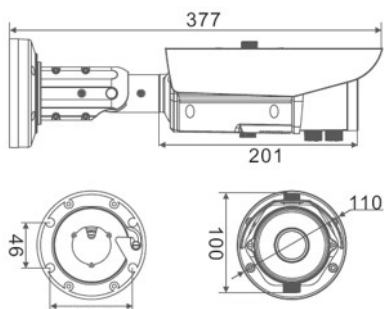

WDR

12 MP

INTERFACE	
Ethernet	1 Ethernet (10/100 Base-T) RJ-45 Connector
Audio I/O	1ch Audio In,1ch Audio Out
Alarm I/O	1ch Alarm In,1ch Alarm Out
RS485	Yes
BNC Output	Yes
Reset Button	Yes
Edge Storage	Micro SD/SDHC/SDXC slot ,Max 128GB
GENERAL	
Power Supply	DC12V/POE
Power Consumption	Max11W
OperatingTemperature	Starting Temperature: -30 °C – 60 °C (-22 °F – 140 °F) Working Temperature:-40 °C ~ 60 °C (-40 °F ~ 140 °F)
Operating Humidity	0% - 90% RH
Ingress Protection	IP66
Approvals	CE / FCC
Product Dimensions	φ110×377mm
Product Weight	1700g

Dimension

Accessories