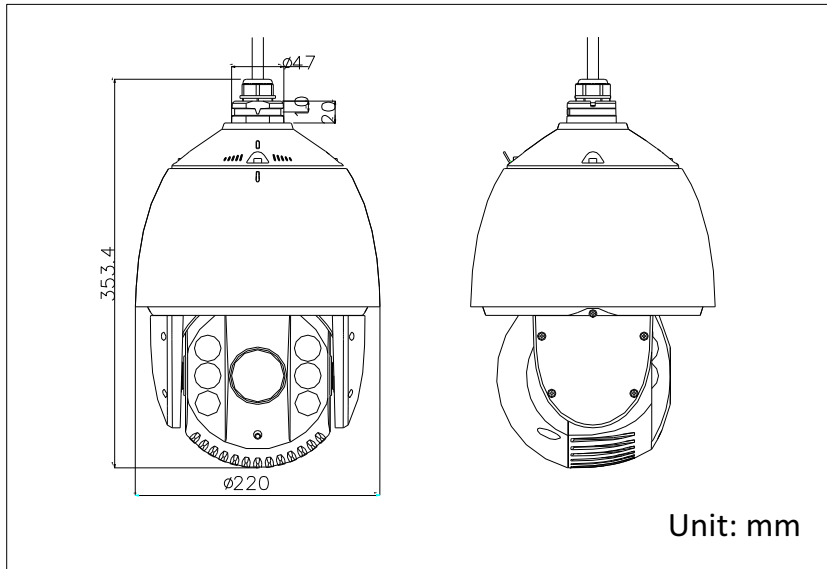

Order Model

DS-2AE7123TI-A, 24VAC, outdoor

Dimensions

Accessories