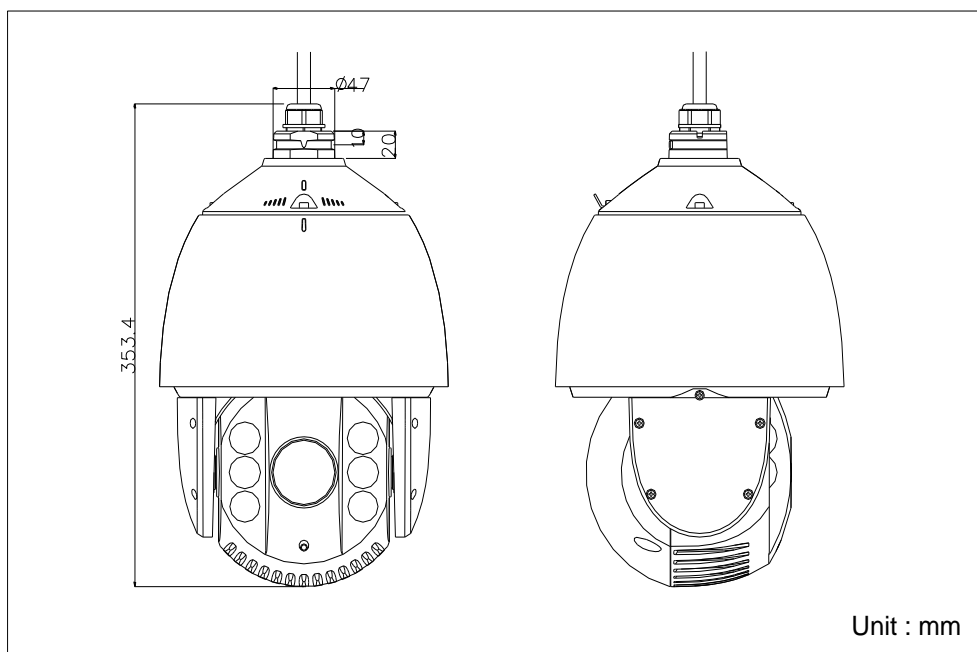

## Specifications

Parameter		Model
		DS-2AE7154-A (24VAC, Outdoor, PAL) DS-2AE7154N-A (24VAC, Outdoor, NTSC) DS-2AE7154-D (12VDC, Outdoor, PAL) DS-2AE7154N-D (12VDC, Outdoor, NTSC)
		<b>E Series IR Speed Dome</b>
Camera	Image Sensor	1/4" Sony CCD
	Effective Pixel	PAL: 752(H)×582(V) NTSC: 768(H)×494(V)
	Horizontal Resolution	Color: 540 TVL B/W: 600 TVL
	Signal System	PAL/NTSC
	Min. illumination	Color: 0.1Lux@ ( F1.6,AGC ON) B/W: 0.01Lux@ ( F1.6,AGC ON) 0 Lux with IR
	White Balance	Auto / Manual / ATW / Indoor / Outdoor
	AGC	Auto / Manual
	S / N Ratio	≥ 50dB
	DNR	High/Medium/Low/off
	WDR	128x(On/Off/Auto)
	Shutter Time	PAL: 1-1/10,000s NTSC: 1-1/10,000s
	Day & Night	IR Cut Filter
	Digital Zoom	16x
	Privacy Mask	8 privacy masks programmable; a maximum of 8 zones can be masked simultaneously on the same video screen
	Focus Model	Auto / Semiautomatic / Manual
Lens	Focal Length	3.84-88.32mm, 23X
	Zoom Speed	Approx.3.0s(Optical Wide-Tele)
	Angle of View	50.2-2.44degree(Wide-Tele)
	Min. Working Distance	10-1000mm (Wide-Tele)
	Aperture Range	F1.6-F4.5

## Dimensions