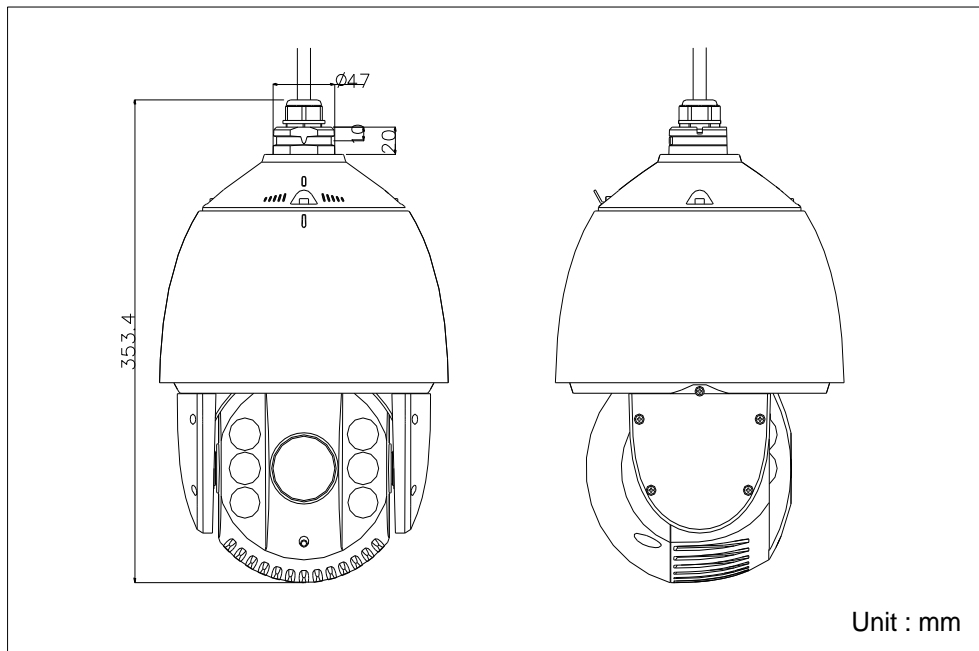

## Specifications

Parameter		Model
		DS-2AE7158-A (24VAC, Outdoor, PAL) DS-2AE7158N-A (24VAC, Outdoor, NTSC) DS-2AE7158-D (12VDC, Outdoor, PAL) DS-2AE7158N-D (12VDC, Outdoor, NTSC)
		<b>E Series IR Speed Dome</b>
Camera	Image Sensor	1/4" Sony CCD
	Effective Pixel	PAL: 752(H)×582(V) NTSC: 768(H)×494(V)
	Horizontal Resolution	Color: 540 TVL B/W: 600 TVL
	Signal System	PAL/NTSC
	Min. illumination	Color: 0.1Lux@( F1.6,AGC ON) B/W: 0.01Lux@( F1.6,AGC ON) 0 Lux with IR
	White Balance	Auto / Manual / ATW / Indoor / Outdoor
	AGC	Auto / Manual
	S / N Ratio	≥ 50dB
	DNR	High/Medium/Low/off
	WDR	128x(On/Off/Auto)
	Shutter Time	PAL: 1-1/10,000s NTSC: 1-1/10,000s
	Day & Night	IR Cut Filter
	Digital Zoom	16x
	Privacy Mask	8 privacy masks programmable; a maximum of 8 zones can be masked simultaneously on the same video screen
	Focus Model	Auto / Semiautomatic / Manual
Lens	Focal Length	3.4-122.4mm, 36X
	Zoom Speed	Approx. 5.4s(Optical Wide-Tele)
	Angle of View	57.8-1.7 degree(Wide-Tele)
	Min. Working Distance	10-1000mm (Wide-Tele)
	Aperture Range	F1.6-F4.5

## Dimensions