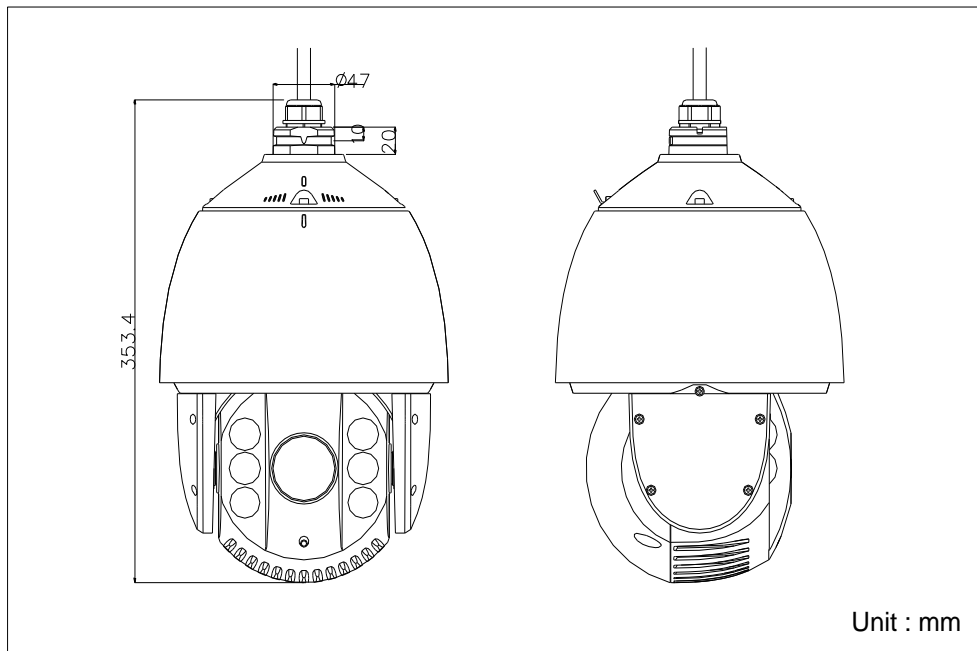

## Specifications

Parameter		Model
		DS-2AE7158-A (24VAC, Outdoor, PAL) DS-2AE7158N-A (24VAC, Outdoor, NTSC) DS-2AE7158-D (12VDC, Outdoor, PAL) DS-2AE7158N-D (12VDC, Outdoor, NTSC)
		<b>E Series IR Speed Dome</b>
Camera	Image Sensor	1/4" Sony CCD
	Effective Pixel	PAL: 752(H)×582(V) NTSC: 768(H)×494(V)
	Horizontal Resolution	Color: 540 TVL B/W: 600 TVL
	Signal System	PAL/NTSC
	Min. illumination	Color: 0.1Lux@( F1.6,AGC ON) B/W: 0.01Lux@( F1.6,AGC ON) 0 Lux with IR
	White Balance	Auto / Manual / ATW / Indoor / Outdoor
	AGC	Auto / Manual
	S / N Ratio	≥ 50dB
	DNR	High/Medium/Low/off
	WDR	128x(On/Off/Auto)
	Shutter Time	PAL: 1-1/10,000s NTSC: 1-1/10,000s
	Day & Night	IR Cut Filter
	Digital Zoom	16x
	Privacy Mask	8 privacy masks programmable; a maximum of 8 zones can be masked simultaneously on the same video screen
Focus Model	Auto / Semiautomatic / Manual	
Lens	Focal Length	3.4-122.4mm, 36X
	Zoom Speed	Approx. 5.4s(Optical Wide-Tele)
	Angle of View	57.8-1.7 degree(Wide-Tele)
	Min. Working Distance	10-1000mm (Wide-Tele)
	Aperture Range	F1.6-F4.5

## Dimensions