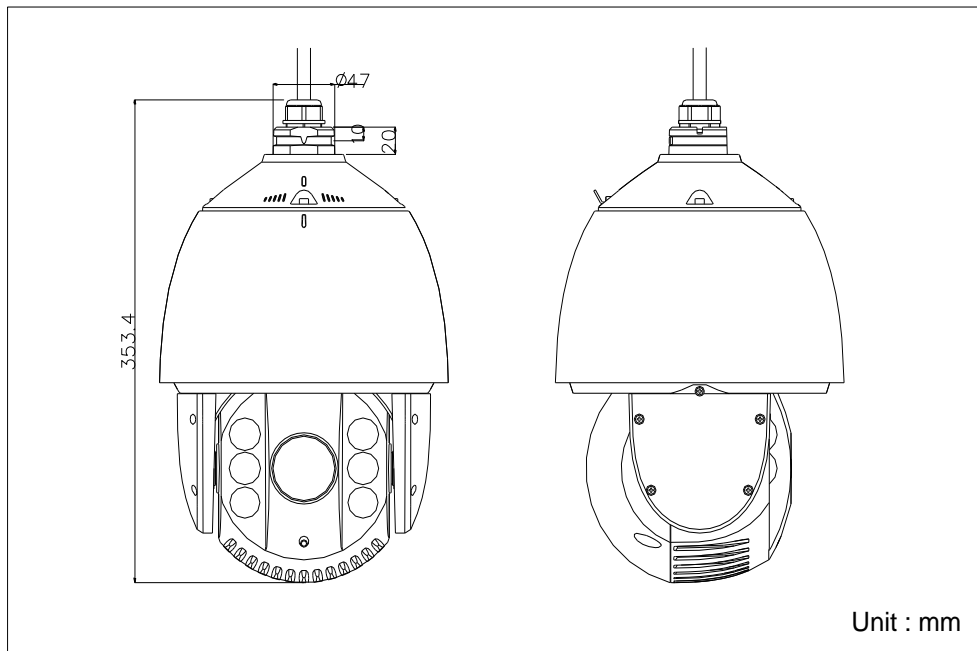

Dimensions

Order models

- DS-2AE7164-A, PAL, AC24V, outdoor
- DS-2AE7164N-A, NTSC, AC24V, outdoor
- DS-2AE7164-D, PAL, DC12V, outdoor
- DS-2AE7164N-D, NTSC, DC12V, outdoor

Accessories