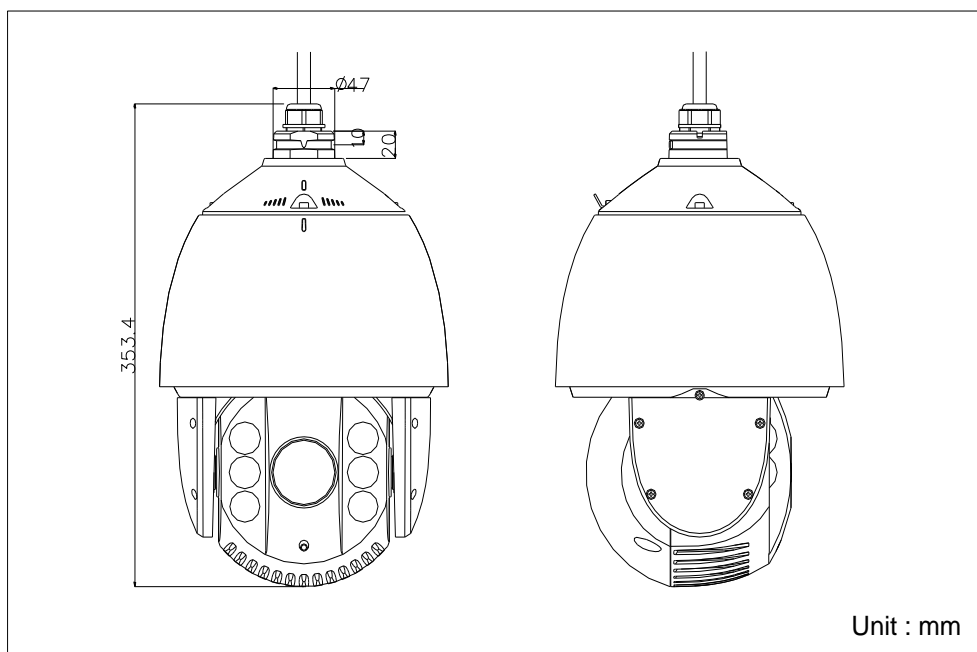

Dimensions

Order models

- DS-2AE7164-A, PAL, AC24V, outdoor
- DS-2AE7164N-A, NTSC, AC24V, outdoor
- DS-2AE7164-D, PAL, DC12V, outdoor
- DS-2AE7164N-D, NTSC, DC12V, outdoor

Accessories