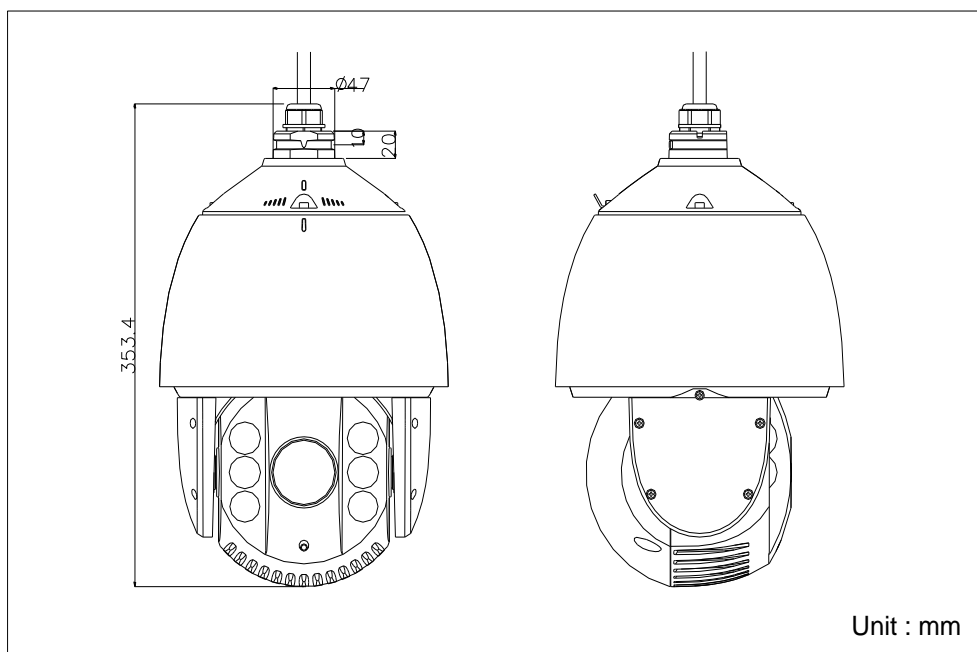

## Specifications

Parameter		Model
		DS-2AE7168-A (24VAC, Outdoor, PAL) DS-2AE7168N-A (24VAC, Outdoor, NTSC) DS-2AE7168-D (12VDC, Outdoor, PAL) DS-2AE7168N-D (12VDC, Outdoor, NTSC)
		<b>E Series High Speed Dome</b>
Camera	Image Sensor	1/4" Sony CCD
	Effective Pixel	PAL: 976(H)×582(V)
	Horizontal Resolution	Color: 700 TVL B/W: 750 TVL
	Signal System	PAL/NTSC
	Min. Illumination	0.02Lux/(F1.6, AGC ON), 0.0008Lux/(F1.6, AGC ON, sensitivity×256) (color) 0.002Lux/(F1.6, AGC ON), 0.00008Lux/(F1.6, AGC ON, sensitivity×256)(B/W) 0 Lux with IR
	White Balance	Auto / One touch WB/ ATW / Indoor / Outdoor
	AGC	Auto / Manual
	S / N Ratio	≥ 50dB
	DNR	High/Medium/Low/off
	WDR	128x(On/Off/Auto)
	Shutter Time	PAL: 1-1/10,000s NTSC: 1-1/10,000s
	Day & Night	IR Cut Filter
	Digital Zoom	16x
	Privacy Mask	8 privacy masks programmable; a maximum of 8 zones can be masked simultaneously on the same video screen
	Focus Model	Auto / Semiautomatic / Manual
Lens	Focal Length	3.3-119mm, 36X
	Zoom Speed	Approx.6 s(Optical Wide-Tele)
	Angle of View	57.1-1.7 degree(Wide-Tele)
	Min. Working Distance	10-1000mm (Wide-Tele)
	Aperture Range	F1.4-F3.7
Pan and Tilt	Pan Range	360°endless
	Pan Speed	Pan Manual Speed: 0.1°-160°/s,

## Dimensions