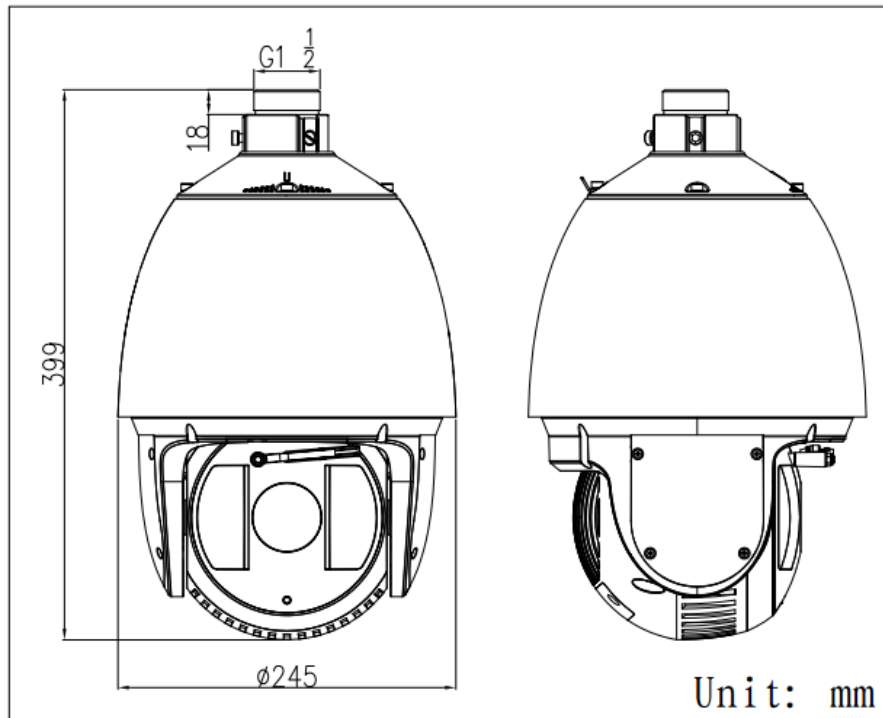

Dimensions

Order models

- DS-2AF7264-AW, PAL, 24VAC, outdoor, wiper
- DS-2AF7268-AW, PAL, 24VAC, outdoor, wiper
- DS-2AF7264N-AW, NTSC, 24VAC, outdoor, wiper
- DS-2AF7268N-AW, NTSC, 24VAC, outdoor, wiper