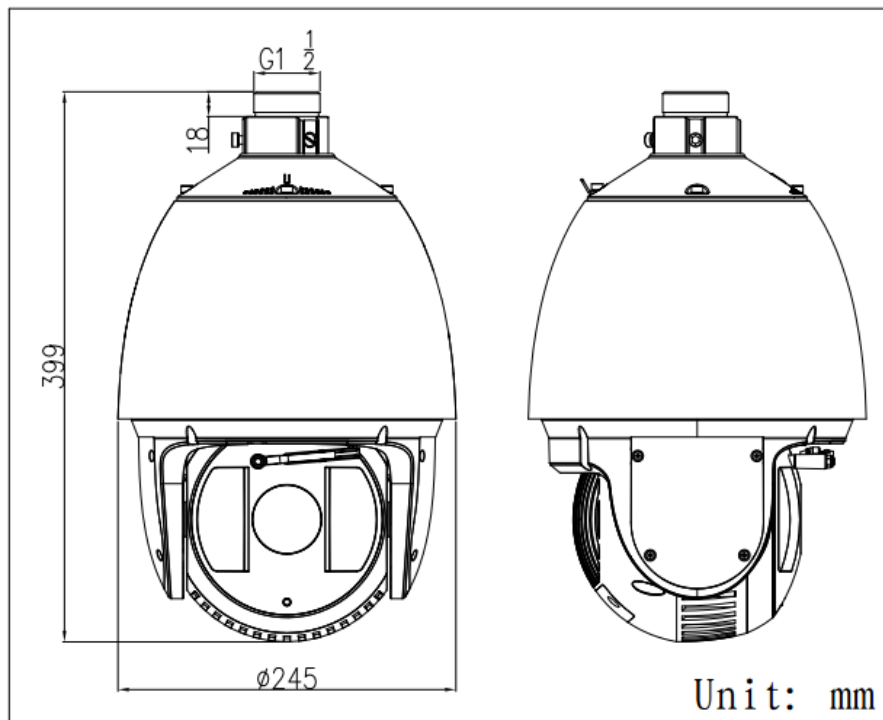

Dimensions

Order models

- DS-2AF7264-AW, PAL, 24VAC, outdoor, wiper
- DS-2AF7268-AW, PAL, 24VAC, outdoor, wiper
- DS-2AF7264N-AW, NTSC, 24VAC, outdoor, wiper
- DS-2AF7268N-AW, NTSC, 24VAC, outdoor, wiper