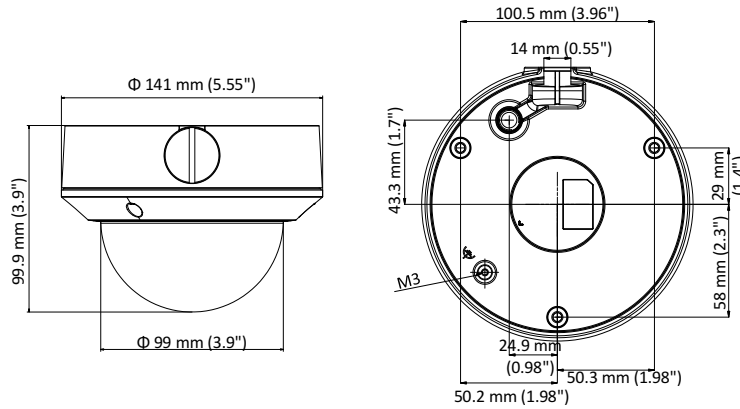

Available Models

DS-2CD1721F-I (Z)

Dimension