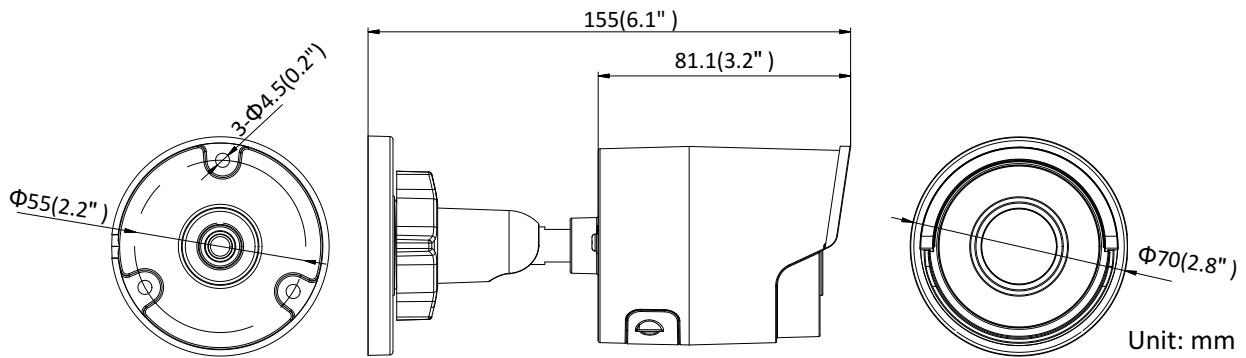

Dimensions