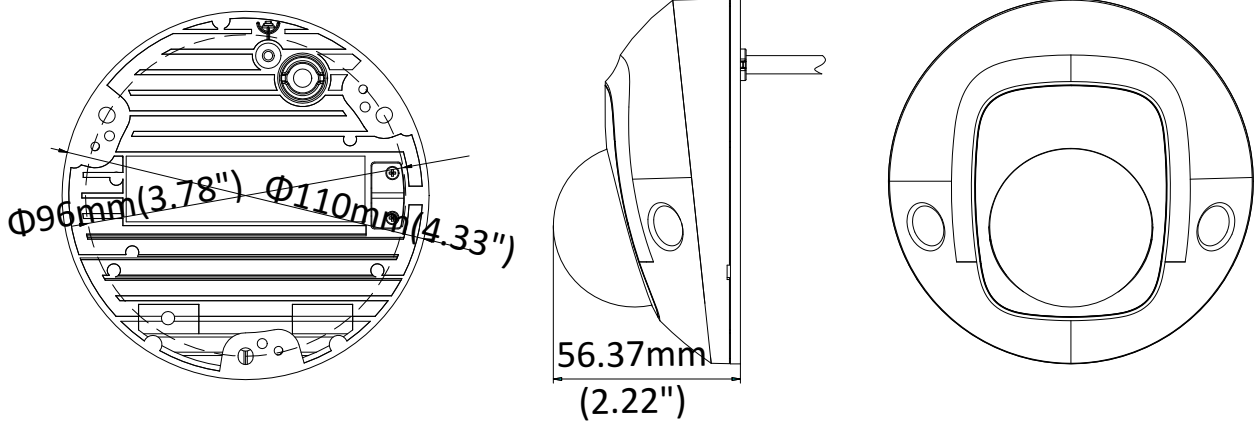

Dimensions

Accessories

Junction Box

Distributed by