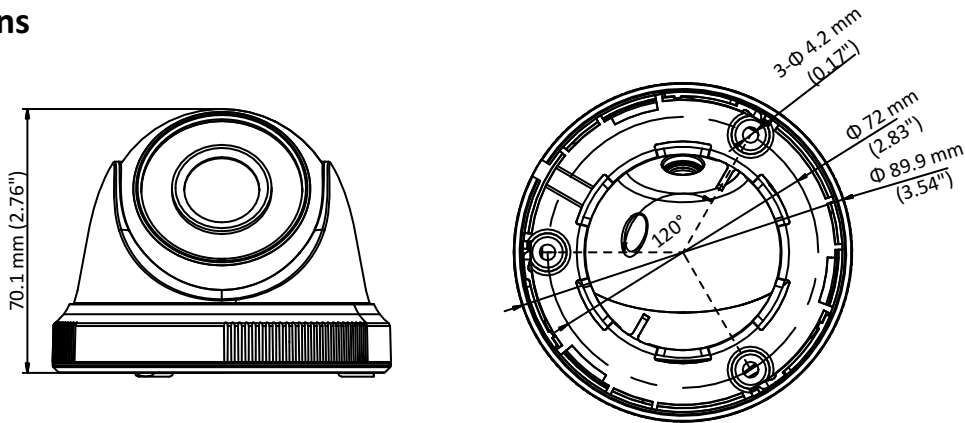

Dimensions