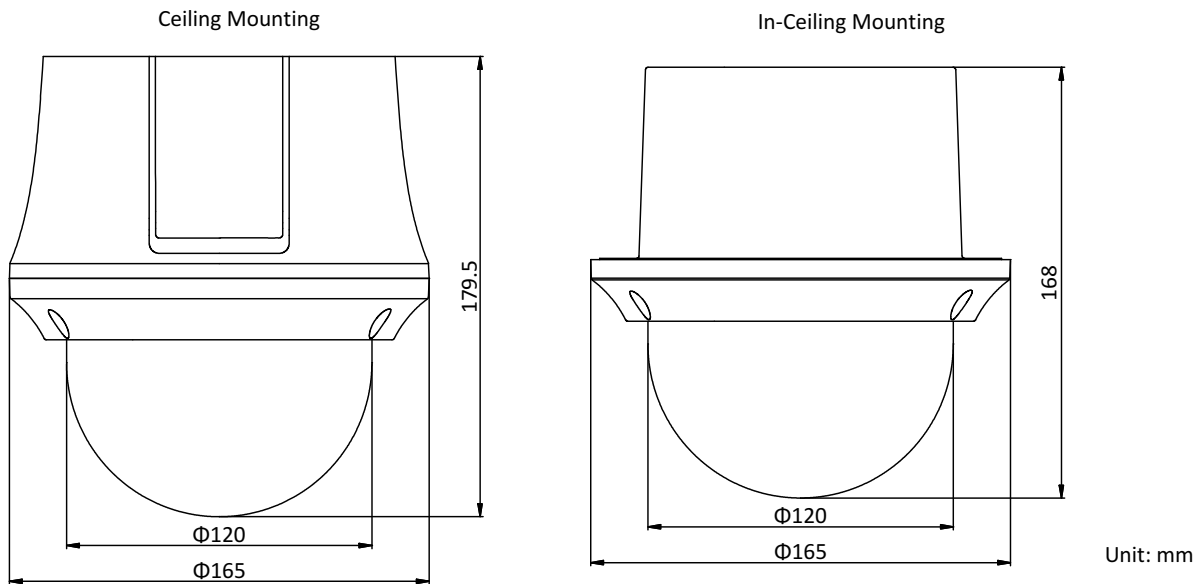

Available Model

DS-2DE4215W-DE3, 12 VDC & PoE+ (802.3 at, class4)

Dimensions