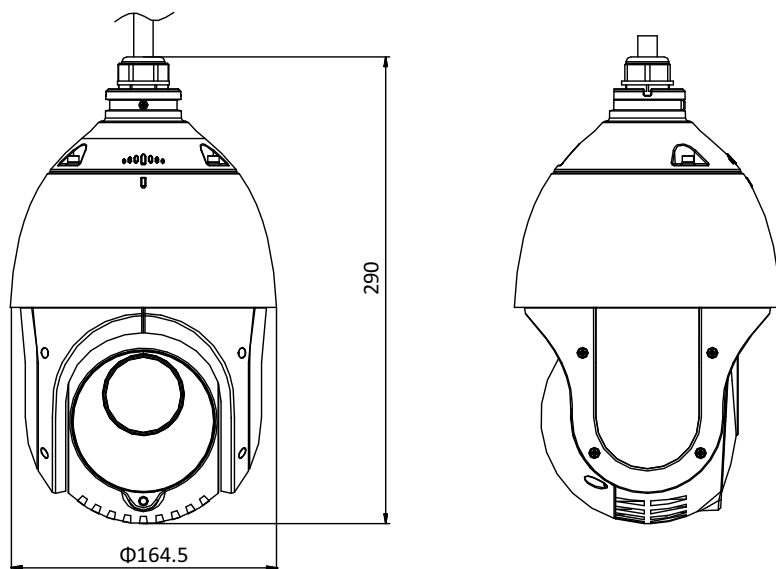

User/Host	Up to 32 users 3 levels: Administrator, Operator and User
Security Measures	User authentication (ID and PW), Host authentication (MAC address); HTTPS encryption; IEEE 802.1x port-based network access control; IP address filtering
Client	iVMS-4200, iVMS-4500, iVMS-5200, Hik-Connect
Web Browser	IE 8 to 11, Chrome 31.0 to 44, Firefox 30.0 to 51
Interface	
Audio Interface	1-ch audio input and 1-ch audio output
Network Interface	1 RJ45 10 M/100 M Ethernet, PoE+ (802.3 at, class4)
General	
Power	12 VDC and PoE+ (802.3 at, class4) Max.: 18 W (Max. 7W for IR)
Working Temperature	-30°C to 65°C (-22°F to 149°F)
Working Humidity	≤ 90%
Protection Level	IP66 Standard, TVS 4000V Lightning Protection, Surge Protection and Voltage Transient Protection
Material	ADC 12, PC+10% GF
Dimensions	Φ 164.5 mm × 290 mm (Φ 6.48" × 11.42")
Weight	Approx. 2 kg (4.41 lb)

Available Model

DS-2DE4425IW-DE 12 VDC & PoE+ (802.3 at, class 4)

Dimensions

Unit: mm