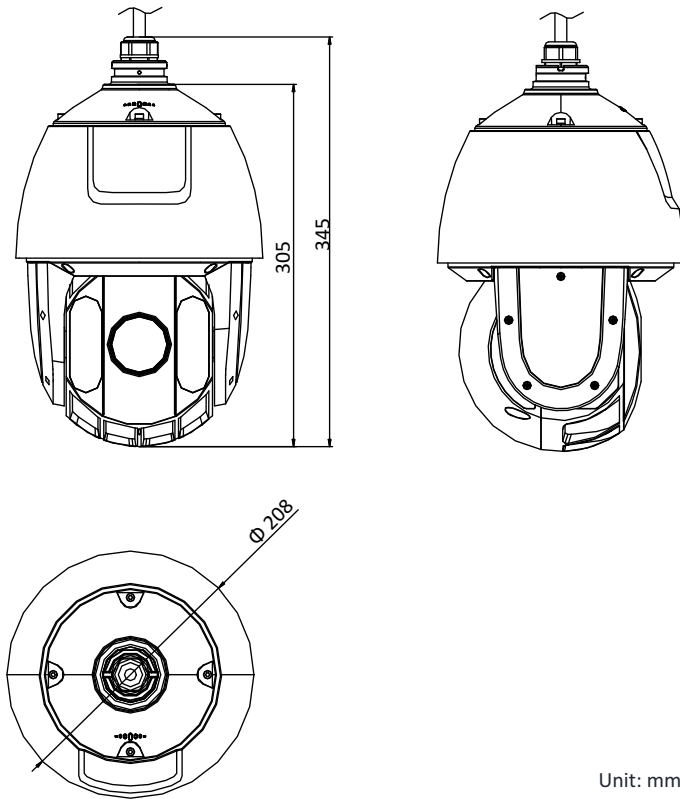

Available Model

DS-2DE5225IW-AE, 24 VAC & Hi-PoE

Dimensions

Unit: mm