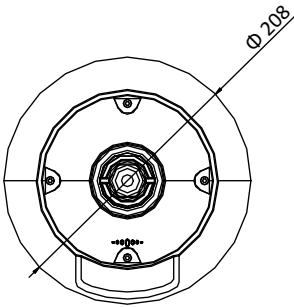

Available Model

DS-2DE5232IW-AE, 24 VAC & Hi-PoE

Dimensions

Unit: mm