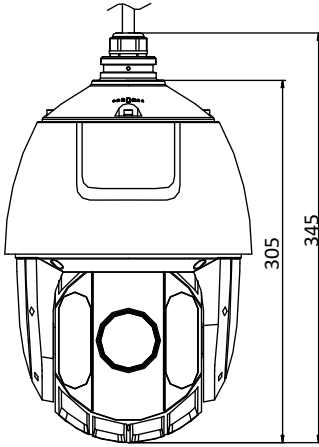

Available Model

DS-2DE5232IW-AE, 24 VAC & Hi-PoE

Dimensions

Unit: mm