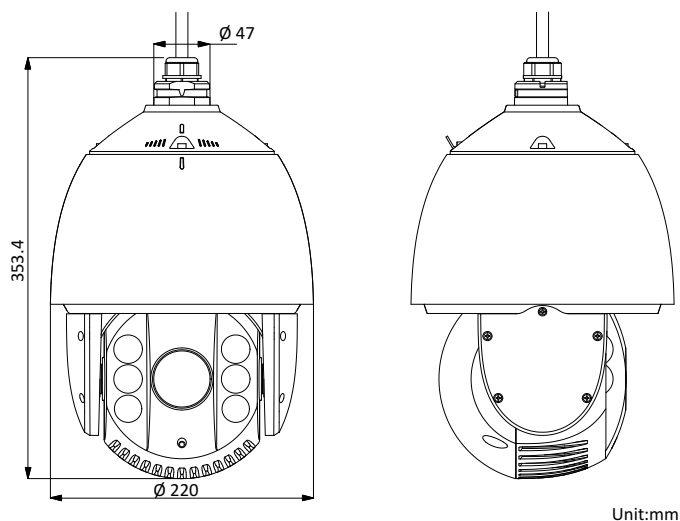

Protection Level	IP66 Standard, TVS 4000V Lightning Protection, Surge Protection and Voltage Transient Protection
Material	ADC 12, PC, PC+10%GF
Dimensions	Φ 220 mm × 353.4 mm (Φ 8.66" × 13.91")
Weight	Approx. 4.5 kg (9.92 lb)

### Dimensions