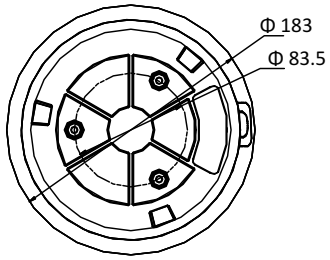

## Specifiaaon

Panoramic Camera	
Image Sensor	Three 1/2.8" progressive scan CMOS
Min. Illumination	Color: 0.05 Lux @(F2.0, AGC ON) B/W: 0.01 Lux @(F2.0, AGC ON) 0 Lux with IR
Shutter time	50 Hz: 1/1 s to 1/30,000 s 60 Hz: 1/1 s to 1/30,000 s
Day & Night	IR Cut Filter
Gain	Auto/Manual
WDR	Digital WDR
Smart Image Enhancement	HLC/BLC/3D DNR/Defog/Regional Exposure
White Balance	Auto/Manual/ATW (Auto-Tracking White Balance)/Indoor/Outdoor/Fluorescent Lamp/Sodium Lamp
Privacy Mask	4 × 3 programmable privacy masks
Focal Length	2 mm
Aperture Range	F2.0
FOV	Horizontal field of view: 128.5° × 3 Vertical field of view: 75.7° Diagonal field of view: 144°
PTZ Camera	
Image Sensor	1/2.8" progressive scan CMOS
Min. Illumination	Color: 0.05 Lux @(F2.0, AGC ON) B/W: 0.01 Lux @(F2.0, AGC ON) 0 Lux with IR
Shutter time	50 Hz: 1/1 s to 1/30,000 s 60 Hz: 1/1 s to 1/30,000 s
Day & Night	IR Cut Filter
Gain	Auto/Manual
WDR	Digital WDR
Smart Image Enhancement	HLC/BLC/3D DNR/Defog/Regional Exposure/Regional Focus
White Balance	Auto/Manual/ATW (Auto-Tracking White Balance)/Indoor/Outdoor/Fluorescent Lamp/Sodium Lamp
Privacy Mask	8 programmable privacy masks
Digital Zoom	8×
Focus Mode	Semi-automatic/Manual
Focal Length	2.8 mm to 12 mm, 4× optical zoom
Zoom Speed	Approx.5.4 s (opti al, wide - tele)
FOV	Horizontal field of view: 120° to 56.6° (wide - tele) Vertical field of view: 61.8° to 31.7° (wide - tele) Diagonal field of view: 149° to 65° (wide - tele)
Min. Working Distance	10 mm to 1500 mm (wide - tele)
Aperture Range	F2.0 to F2.4
Pan and Tilt Range	Pan: 0° to 350°; Tilt: 0° to 90°
Pan and Tilt Speed	Pan speed: 0.1°/s to 30°/s (configurable), preset speed: 30°/s Tilt speed: 0.1°/s to 30°/s (configurable), preset speed: 30°/s
Proportio al Zoom	Support
Preset Number	300
Power-offMemory	Support
PTZStatus Display	Support
Preset Freezing	Support
Scheduled Task	Preset/Dome Reboot/Dome Adjust

## Dimensions

Unit: mm