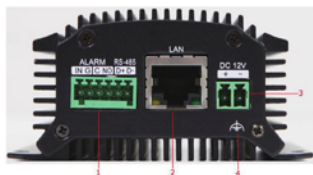

# DS-6701/6704/6708/6716HFI/HWI(-SATA)

## Video Encoder

DS-6701HFI/HWI

1. Alarm in/Alarm out
2. LAN
3. 12 VDC
4. GND

DS-6704HFI/HWI

1. Alarm in
2. Alarm out
3. RS-232 interface
4. RS-485 interface
5. Reset
6. MicroSD
7. LAN
8. 12 VDC
9. GND

DS-6708HFI/HWI(-SATA)

1. Video in
2. Line in
3. Audio out
4. Audio in
5. LAN
6. Reset
7. RS-232, RS-485 interface
8. Alarm in
9. Alarm out
10. 12 VDC
11. GND

### Key features

- H.264/MPEG4/MPEG2/MJPEG encoding standards supported
- Support encoding video at up to 4CIF resolution for DS-6700HFI (-SATA) and up to WD1 resolution for DS-6700HWI (-SATA)
- One independent PoE network interfaces for DS-6701/6704HFI/HWI models;
- Connectable with network HDD in NAS, IPSAN mode
- Support multiple network protocols, including IPv4/v6, HTTP, HTTPS, QoS layer3 DiffServ, FTP, SMTP, Bonjour, UPnP, SNMPv1/v2c/v3, OnVIF, PSIA, SOCKSv4/v5, etc.;
- Multiple PTZ protocols