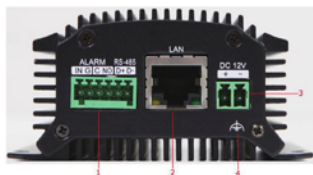

DS-6701/6704/6708/6716HFI/HWI(-SATA)

Video Encoder

DS-6701HFI/HWI

1. Alarm in/Alarm out
2. LAN
3. 12 VDC
4. GND

DS-6704HFI/HWI

1. Alarm in
2. Alarm out
3. RS-232 interface
4. RS-485 interface
5. Reset
6. MicroSD
7. LAN
8. 12 VDC
9. GND

DS-6708HFI/HWI(-SATA)

1. Video in
2. Line in
3. Audio out
4. Audio in
5. LAN
6. Reset
7. RS-232, RS-485 interface
8. Alarm in
9. Alarm out
10. 12 VDC
11. GND

Key features

- H.264/MPEG4/MPEG2/MJPEG encoding standards supported
- Support encoding video at up to 4CIF resolution for DS-6700HFI (-SATA) and up to WD1 resolution for DS-6700HWI (-SATA)
- One independent PoE network interfaces for DS-6701/6704HFI/HWI models;
- Connectable with network HDD in NAS, IPSAN mode
- Support multiple network protocols, including IPv4/v6, HTTP, HTTPS, QoS layer3 DiffServ, FTP, SMTP, Bonjour, UPnP, SNMPv1/v2c/v3, OnVIF, PSIA, SOCKSv4/v5, etc.;
- Multiple PTZ protocols