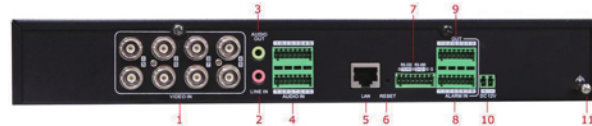

DS-6701/6704/6708/6716HFI/HWI(-SATA)

Video Encoder

DS-6701HFI/HWI

1. Alarm in/Alarm out
2. LAN
3. 12 VDC
4. GND

DS-6704HFI/HWI

1. Alarm in
2. Alarm out
3. RS-232 interface
4. RS-485 interface
5. Reset
6. MicroSD
7. LAN
8. 12 VDC
9. GND

DS-6708HFI/HWI(-SATA)

1. Video in
2. Line in
3. Audio out
4. Audio in
5. LAN
6. Reset
7. RS-232, RS-485 interface
8. Alarm in
9. Alarm out
10. 12 VDC
11. GND

Key features

- H.264/MPEG4/MPEG2/MJPEG encoding standards supported
- Support encoding video at up to 4CIF resolution for DS-6700HFI (-SATA) and up to WD1 resolution for DS-6700HWI (-SATA)
- One independent PoE network interfaces for DS-6701/6704HFI/HWI models;
- Connectable with network HDD in NAS, IPSAN mode
- Support multiple network protocols, including IPv4/v6, HTTP, HTTPS, QoS layer3 DiffServ, FTP, SMTP, Bonjour, UPnP, SNMPv1/v2c/v3, OnVIF, PSIA, SOCKSv4/v5, etc.;
- Multiple PTZ protocols