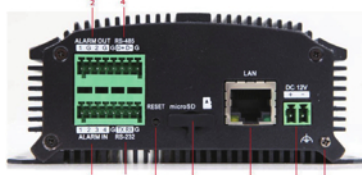

DS-6701/6704/6708/6716HFI/HWI(-SATA)

Video Encoder

DS-6701HFI/HWI

1. Alarm in/Alarm out
2. LAN
3. 12 VDC
4. GND

DS-6704HFI/HWI

1. Alarm in
2. Alarm out
3. RS-232 interface
4. RS-485 interface
5. Reset
6. MicroSD
7. LAN
8. 12 VDC
9. GND

DS-6708HFI/HWI(-SATA)

1. Video in
2. Line in
3. Audio out
4. Audio in
5. LAN
6. Reset
7. RS-232, RS-485 interface
8. Alarm in
9. Alarm out
10. 12 VDC
11. GND

Key features

- H.264/MPEG4/MPEG2/MJPEG encoding standards supported
- Support encoding video at up to 4CIF resolution for DS-6700HFI (-SATA) and up to WD1 resolution for DS-6700HWI (-SATA)
- One independent PoE network interfaces for DS-6701/6704HFI/HWI models;
- Connectable with network HDD in NAS, IPSAN mode
- Support multiple network protocols, including IPv4/v6, HTTP, HTTPS, QoS layer3 DiffServ, FTP, SMTP, Bonjour, UPnP, SNMPv1/v2c/v3, OnVIF, PSIA, SOCKSv4/v5, etc.;
- Multiple PTZ protocols