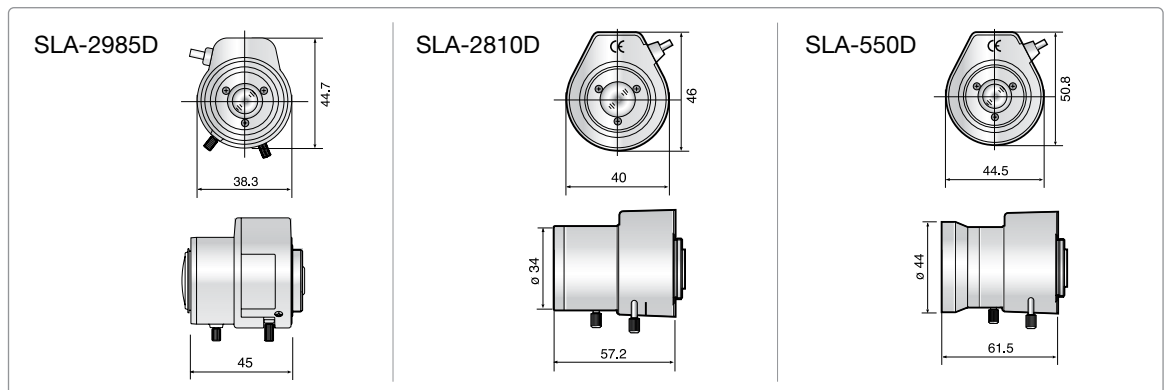

Dimensions