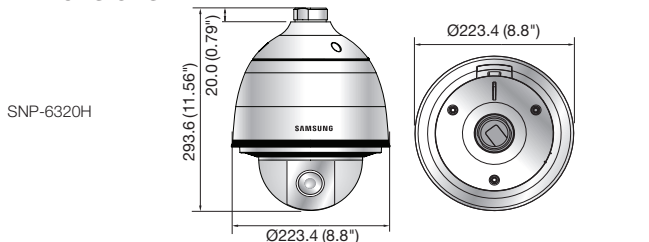

## Key Features

- Max. 2M (1920 x 1080) resolution
- 16 : 9 Full HD (1080p) resolution support
- 4.44 ~ 142.6mm (32x) optical zoom, 16x digital zoom
- 0.2Lux@F1.6 (Color), 0.01Lux@F1.6 (B/W)
- H.264, MJPEG dual codec, Multiple streaming
- Day & Night (ICR), WDR (120dB)
- Auto tracking, Intelligent video analytics
- PoE+, SD/SDHC/SDXC memory slot, Bi-directional audio support
- IP66 / IK10 (SNP-6320H), IK10 (SNP-6320 + SHP-3701H only)

## Dimensions

Unit : mm (inch)