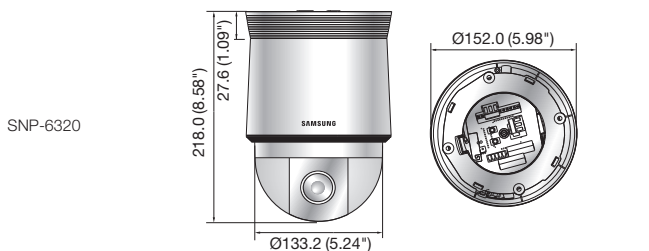

## Key Features

- Max. 2M (1920 x 1080) resolution
- 16 : 9 Full HD (1080p) resolution support
- 4.44 ~ 142.6mm (32x) optical zoom, 16x digital zoom
- 0.2Lux@F1.6 (Color), 0.01Lux@F1.6 (B/W)
- H.264, MJPEG dual codec, Multiple streaming
- Day & Night (ICR), WDR (120dB)
- Auto tracking, Intelligent video analytics
- PoE+, SD/SDHC/SDXC memory slot, Bi-directional audio support
- IP66 / IK10 (SNP-6320H), IK10 (SNP-6320 + SHP-3701H only)

## Dimensions

Unit : mm (inch)