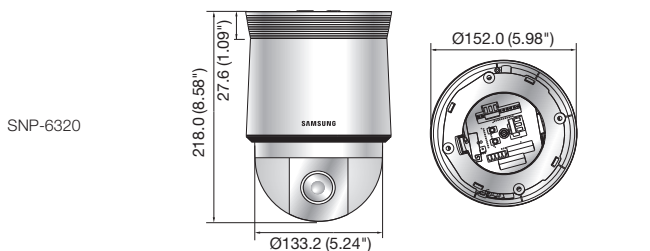

SNP-6320H/6320

2Megapixel Full HD 32x Network PTZ Dome Camera

SNP-6320H

SNP-6320

Key Features

- Max. 2M (1920 x 1080) resolution
- 16 : 9 Full HD (1080p) resolution support
- 4.44 ~ 142.6mm (32x) optical zoom, 16x digital zoom
- 0.2Lux@F1.6 (Color), 0.01Lux@F1.6 (B/W)
- H.264, MJPEG dual codec, Multiple streaming
- Day & Night (ICR), WDR (120dB)
- Auto tracking, Intelligent video analytics
- PoE+, SD/SDHC/SDXC memory slot, Bi-directional audio support
- IP66 / IK10 (SNP-6320H), IK10 (SNP-6320 + SHP-3701H only)

Dimensions

Unit : mm (inch)

Accessories (Optional)

* Data recorded on an SD memory card may be lost or damaged by data access during power-off, mechanical shock, memory card detachment, or other operations. Data loss or damage can also occur when a memory card reaches end of life, which varies according to operational conditions. No guarantee is given against damage (including passive damage).