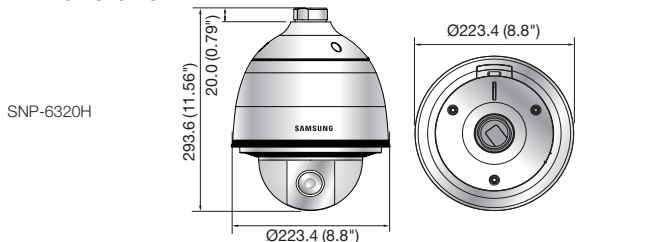

SNP-6320H/6320

2Megapixel Full HD 32x Network PTZ Dome Camera

SNP-6320H

SNP-6320

Key Features

- Max. 2M (1920 x 1080) resolution
- 16 : 9 Full HD (1080p) resolution support
- 4.44 ~ 142.6mm (32x) optical zoom, 16x digital zoom
- 0.2Lux@F1.6 (Color), 0.01Lux@F1.6 (B/W)
- H.264, MJPEG dual codec, Multiple streaming
- Day & Night (ICR), WDR (120dB)
- Auto tracking, Intelligent video analytics
- PoE+, SD/SDHC/SDXC memory slot, Bi-directional audio support
- IP66 / IK10 (SNP-6320H), IK10 (SNP-6320 + SHP-3701H only)

Dimensions

Unit : mm (inch)

Accessories (Optional)

* Data recorded on an SD memory card may be lost or damaged by data access during power-off, mechanical shock, memory card detachment, or other operations. Data loss or damage can also occur when a memory card reaches end of life, which varies according to operational conditions. No guarantee is given against damage (including passive damage).