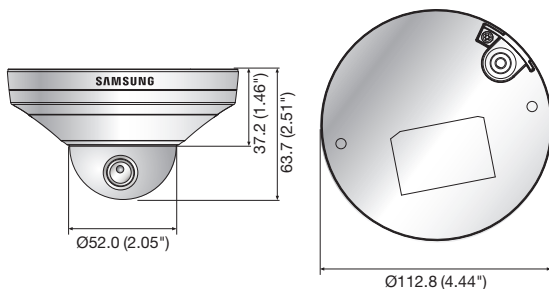

## Key Features

- Max. 2M (1920 x 1080) resolution
- 0.15Lux@F1.8 (Color), 0.15Lux@F1.8 (B/W)
- Built-in 2.8 fixed lens
- WDR (120dB), DIS, Defog
- MD, FD, Video analytics
- SD/SDHC/SDXC memory slot
- PoE, IP66, IK10

## Dimensions

Unit : mm (inch)