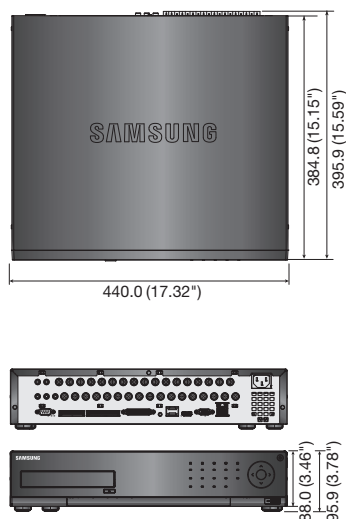

Dimensions

Unit : mm (inch)

		SRD-1676D	
DISPLAY			
Video	Inputs	16 Composite video 0.5-1 Vpp, 75 ohm automatic termination	
	Resolution	NTSC : 1280 x 480, 720 x 480 / PAL : 1280 x 576, 720 x 576	
Live	Frame Rate	NTSC : 480fps / PAL : 400fps	
	Resolution	NTSC : 1280 x 480, 720 x 480 / PAL : 1280 x 576, 720 x 576	
	Multi Screen Display	1 / 4 / 7 / 9 / 13 / 16 / 16A / Sequence / PIP	
PERFORMANCE			
Operating System	Embedded	Linux	
	Compression	H.264	
Recording	Record Rate	NTSC : Up to 480fps@1280 x 480 / PAL : Up to 400fps@1280 x 576 NTSC : Up to 480fps@704 x 480 / PAL : Up to 400fps@704 x 576 NTSC : Up to 480fps@704 x 240 / PAL : Up to 400fps@704 x 288 NTSC : Up to 480fps@352 x 240 / PAL : Up to 400fps@352 x 288	
	Mode	NTSC : Manual, Schedule (Continuous / Event), Event (Pre / Post), Time lapse (1 ~ 30 fps) PAL : Manual, Schedule (Continuous / Event), Event (Pre / Post), Time lapse (1 ~ 25fps)	
	Event	Video loss, Motion (Level 1 ~ 10), Alarm, Tampering (Level 1 ~ 3)	
	Overwrite Modes	Selectable (Stop / Continuous)	
	Pre-alarm	Up to 30sec (5, 10, 20, 30sec)	
	Post-alarm	Up to 6hour (5, 10, 20, 30sec, 1, 3, 5, 10, 20min, 1, 2, 3, 4, 5, 6hour)	
Search & Playback	Search Mode	Date/Time, Event, Back up, POS, Motion (*All search include preview function)	
	Playback Function	Fast forward / backward (2x, 4x, 8x, 16x, 32x, 64x) *Backward play with i-frame only Slow forward / backward (1/2x, 1/4x, 1/8x) Step forward / backward *Backward play with i-frame only	
Network (IPv4)	Transmission Speed	4CIF / 2CIF / CIF (NTSC : 120 / 240 / 480fps, PAL : 100 / 200 / 400fps)	
	Bandwidth	Up to 32Mbps	
	Bandwidth Control	Selectable	
	Stream	H.264 (4CIF / 2CIF / CIF selectable)	
	Max. Remote Users	Search 3 / Live unicast 10 / Live multicast 20	
Smart Phone	Protocol Support	TCP/IP, DHCP, PPPoE, SMTP, NTP, HTTP, HTTPS, DDNS, RTP, RTSP, SNMP	
	Monitoring	SmartViewer, Webviewer, SSM (CMS)	
	Platform	Android, iOS	
Storage	Internal HDD	RTP, RTSP, HTTP, CGI	
	External (e-SATA Interface)	Live 2, Search 1	
Security	DVD Writer (Back up)	Up to 4 SATA HDDs	
	USB (Back up)	2 External SATA ports (*Expansion bay, Model : SVS-5R/5E)	
	File Format (Back up)	Yes	
	Data Authentication	2 USB ports	
INTERFACE	File Format (Back up)	BU (DVR player), EXE (Include player), AVI	
	Password Protection	1 Admin, 10 Group, 10 User per 1 group	
	Watermark	Watermark	
	Monitors	VGA	1 VGA (1280 x 720, 1280 x 1024, 1920 x 1080)
		HDMI	1 HDMI (1280 x 720, 1280 x 1024, 1920 x 1080)
		Digital spot (2CH)	1 HDMI (1280 x 720, 1280 x 1024, 1920 x 1080)
		Loop Outputs	Digital spot (2CH) *Included OSD on screen, multi mode support (1CH) 16CH
	Audio	Inputs / Output	16CH line in (Built-in 4CH, option : audio extension cable) / 1CH line out
		Compression	G.711
		Sampling Rate	8KHz
Alarm	Inputs / Output	Terminal 16 inputs (NO/NC) / Terminal 4 relay outputs (NO/NC), Rating : 30V DC / 2A, 250V AC / 0.25A	
	Remote Notification	Notification via e-mail	
Connections	Ethernet	1 RJ-45 10/100/1000 Base-T	
	Serial Interface	RS-232/RS-485 (Full duplex) for PTZ, Samsung system keyboard	
	USB	USB 2.0, 2 ports	
	eSATA	2 External SATA ports	
	Application Support	Mouse, Remote controller	
GENERAL	RS-485 Protocol	Samsung-T/E, Pelco-D/P, Panasonic, Phillips, AD, DIAMOND, ERNA, KALATEL, VCL TP, VICON, ELMO, GE	
	Coax Protocol	Samsung CCVC, Pelco-C	
	GENERAL		
Electrical	Input Voltage / Current	100 ~ 240V AC ±10%, 50/60Hz, Auto ranging	
	Power Consumption	Max. 60W (With 1x HDD)	
Environmental	Operating Temperature	+0°C ~ +40°C (+32°F ~ +104°F)	
	Operating Humidity	20% ~ 85% RH	
Mechanical	Dimensions (WxHxD)	440.0 x 88.0 x 384.8mm (17.32" x 3.46" x 15.15")	
	Weight (With hard disks)	Approx. 6.6Kg (14.61 lb)	
	Rack Mountable	Yes	
Language	English, French, German, Spanish, Italian, Russian, Polish, Czech, Turkish, Netherlands, Portuguese, Swedish, Danish, Rumania, Serbia, Croatia, Hungary, Greek, Finnish, Norwegian, Korean, Japanese, Chinese (Traditional), Thai, Taiwanese (25 Language)