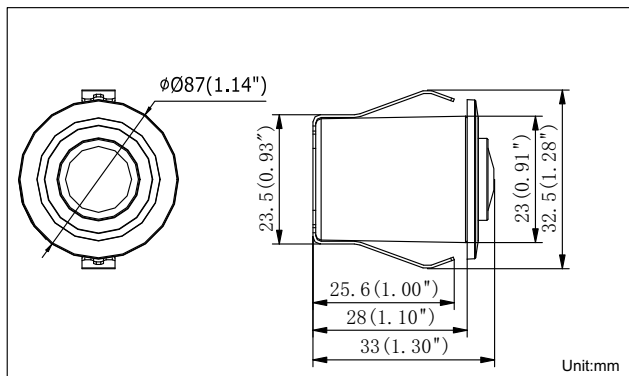

AE-VC041P(N)

1/4" CMOS Mobile Wide Angle Camera

Key features:

- Clear and vivid image
- 0.1Lux
- IP68 protection level, high reliability

Application:

Suitable for mobile application such as bus, taxi, etc.

Order model:

AE-VC041P(1.15mm), AE-VC041N(1.15mm)

Dimension:

Parameters:

Model	AE-VC041P(N)
Parameters	1/4" CMOS Mobile Wide Angle Camera
Camera	
Image Sensor	1/4" Progressive Scan CMOS
Signal System	PAL/NTSC
Effective Pixels	728(H)×560(V)
Min. illumination	0.1Lux
Shutter Time	1/25(1/30)~1/50,000sec
Lens	1.15mm@F2.0
	Angle of view: 120°
Lens Mount	M12
Day & Night	Color
Horizontal Resolution	480TVL
Synchronization	Internal synchronization
Video Output	1Vp-p Composite Output(75Ω, aviation plug)
S/N Ratio	>60dB
General	
Working Temperature/Humidity	-30 °C - 70 °C (-22 °F - 158 °F) Humidity 90% or less (non-condensing)
Power Supply	6-16V DC
Power Consumption	Max. 0.5W
Ingress Protection	IP68
Dimension	24×24×29.7mm(0.94"×0.94"×1.17")
Weight	50g(0.11lb)