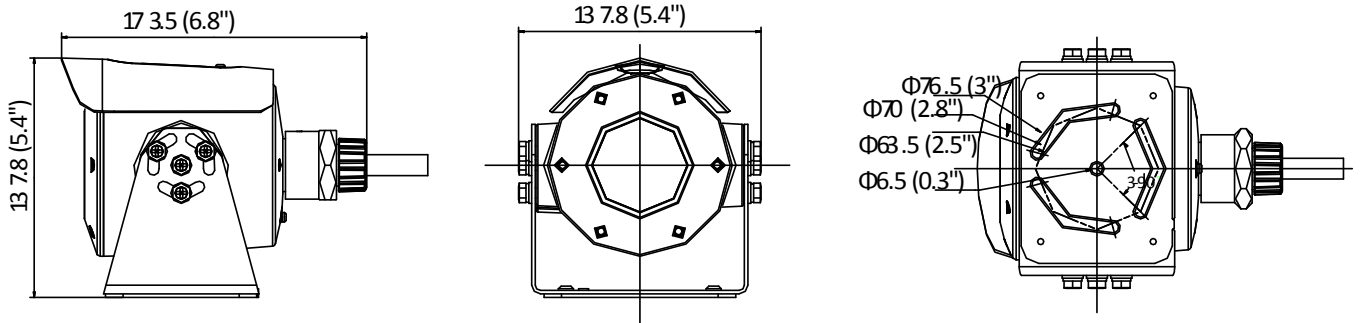

Dimension

Unit mm (inch)