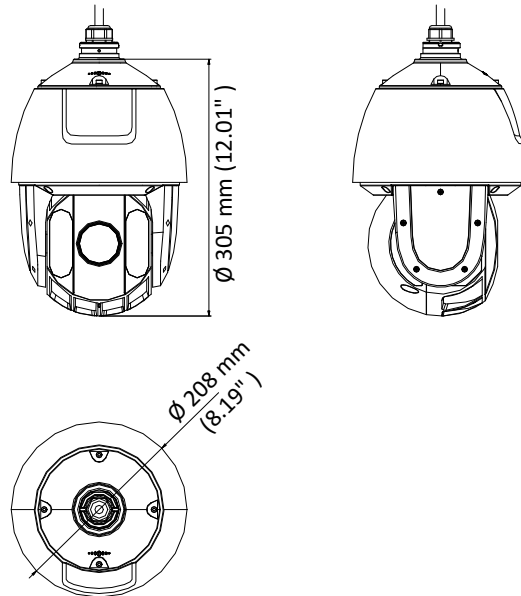

The embedded CMOS chip makes WDR, and real-time 1920 × 1080 resolution possible. With the help of the 32× optical zoom, and IR cut filter, the camera offers more details over an expansive area.

- 1/2.8" HD progressive scan CMOS
- 1920 × 1080 resolution
- 32× optical zoom, 16× digital zoom
- 120 dB true WDR (Wide Dynamic Range)
- Up to 150 m IR distance
- 3D intelligent positioning
- Switchable TVI/AHD/CVI/CVBS video outputs

## Specification

<b>Camera</b>	
Model	DS-2AE5232TI-A(C)
Image Sensor	1/2.8" progressive scan CMOS
Max. Image Resolution	1920 × 1080
Frame Rate	50Hz: 25fps @(1920 × 1080) 60Hz: 30fps @(1920 × 1080)
Min. Illumination	Color: 0.005 Lux @(F1.6, AGC ON) B/W: 0.001 Lux @(F1.6, AGC ON) 0 lux with IR
White Balance	AUTO/MANUAL/HAUTO/ATW/INDOOR/OUTDOOR
AGC	AUTO/MANUAL
DNR	3D DNR
WDR	≥ 120 dB
Shutter Time	PAL: 1/1 s to 1/10,000 s NTSC: 1/1 s to 1/10,000 s
Day & Night	IR cut filter
Digital Zoom	16×
Privacy Mask	8 programmable privacy masks
BLC (Backlight Compensation)	Yes
HLC (highlight Compensation)	Yes
EIS (Electric Image Stabilization)	Yes
Reginal Focus	Yes
<b>Lens</b>	
Focus Mode	Auto/Semiauto/Manual
Focal Length	4.8 mm to 153 mm, 32× optical
Aperture Range	F 1.2 to F 4.4
Field of View	Horizontal field of view: 55.6° to 2.04° (wide to tele) Vertical field of view: 32.4° to 1.14° (wide to tele) Diagonal field of view: 63° to 2.34° (wide to tele)
Min. Working Distance	10 mm to 1500 mm (wide to tele)
Zoom Speed	Approx. 5.6 s (optical, wide to tele)
<b>Pan and Tilt</b>	
Pan Range	360° endless
Pan Speed	Pan manual speed: 0.1° to 120°/s Pan preset speed: 120°/s
Tilt Range	-15° to 90° (auto flip)
Tilt Speed	Tilt manual speed: 0.1° to 80°/s Tilt preset speed: 80°/s
Proportional Zoom	Rotation speed can be adjusted automatically according to zoom multiples
Presets	256
Patrol	10 patrols, up to 32 presets per patrol
Pattern	5 patterns, with the total recording time no less than 10 minutes
Power-off Memory	Yes

## Dimensions