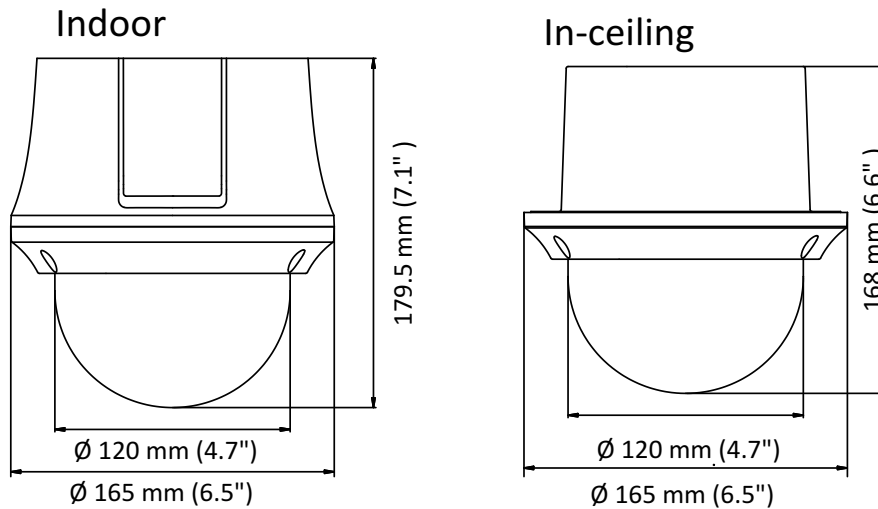

Order Model

DS-2AE4215T-A3(C)

Dimensions