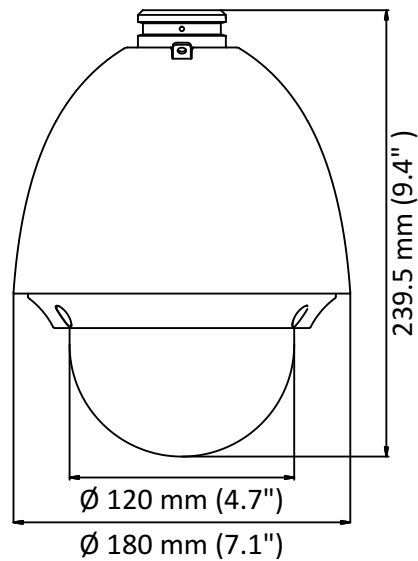

Order Model

DS-2AE4215T-A(C)

Dimensions