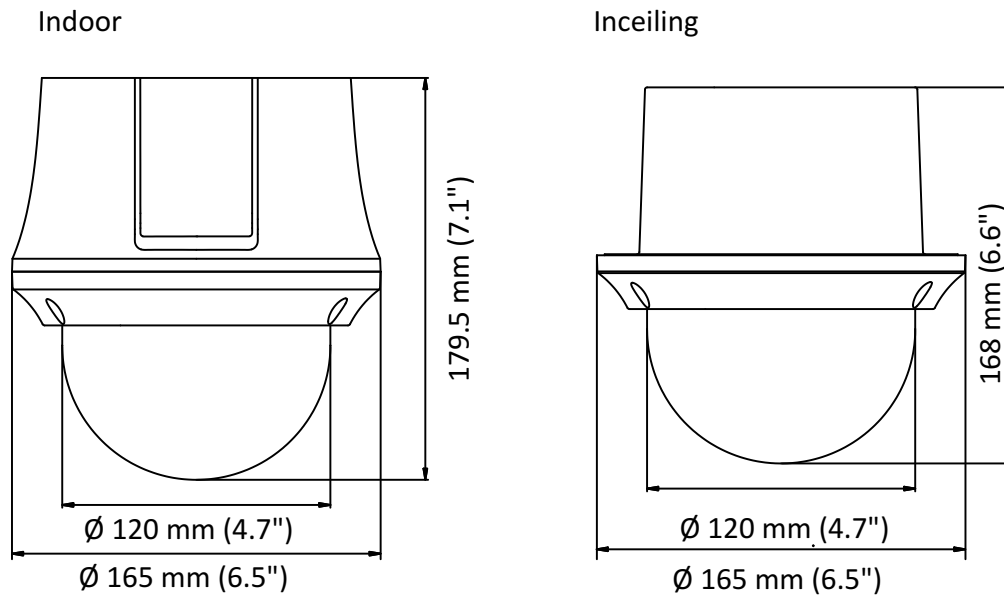

Order Model

DS-2AE4215T-D3(C)

Dimensions