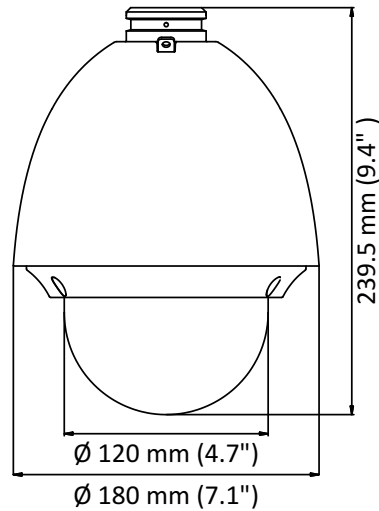

## DS-2AE4215T-D(C) 2 MP Turbo 4-Inch Speed Dome

Hikvision DS-2AE4215T-D(C) Turbo 4-Inch Speed Dome is able to capture high quality images in poor light environment. The embedded CMOS chip makes WDR, and real-time 1920 × 1080 resolution possible. With the help of the 15× optical zoom, and IR cut filter, the camera offers more details over an expansive area.

Preset Freezing	Yes
Scheduled Task	Preset/Patrol/Pattern/Pan Scan/Tilt Scan/Panorama Scan/Day Mode/Night Mode/Zero Calibration/None
<b>Input/Output</b>	
Video Output	Switchable TVI/AHD/CVI/CVBS video output, (NTSC or PAL composite, BNC)
Alarm	2 alarm inputs, 1 alarm output
RS-485 Interface	Half-duplex mode Self-adaptive HIKVISION, Pelco-P, Pelco-D protocol
UTC function	UTC protocol (or HIKVISION-C protocol in previous DVR)
<b>General</b>	
Menu Language	English
Power	12 VDC Max. 16 W
Working Temperature	-30° C to 65° C (-22° F to 149° F)
Working Humidity	90% or less
Protection Level	IP66 standard (outdoor dome) TVS 4,000 V lightning protection, surge protection and voltage transient protection
Mounting	Various mounting modes optional
Dimension	∅ 179.4 × 239.5 mm (∅ 7.1" × 9.4")
Weight (approx.)	2 kg (4.41 lb.)

## Dimensions