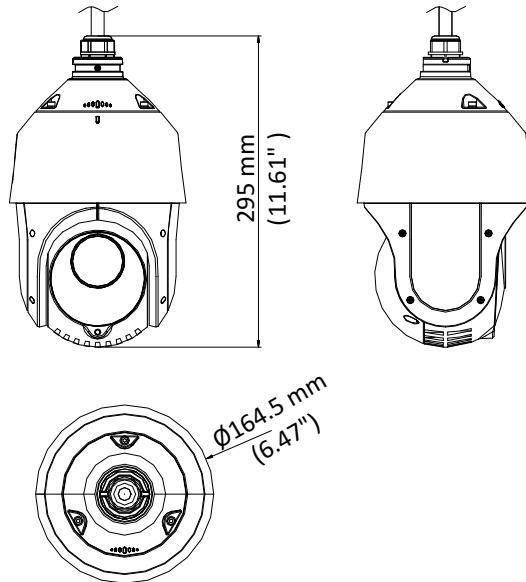

Order Model

DS-2AE4225TI-D(C)

Dimensions