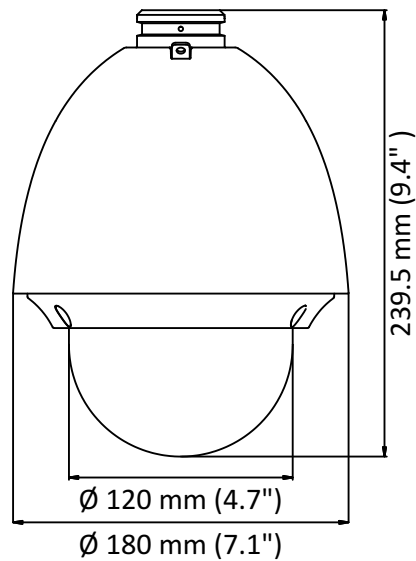

## DS-2AE4225T-A(C) 2 MP Turbo 4-Inch Speed Dome

Hikvision DS-2AE4225T-A(C) Speed Dome is able to capture high quality images in poor light environment. Embedded with HD progressive scan CMOS chip makes WDR, and real-time 1920 × 1080 resolution possible. With the 25× optical zoom Day/Night lens, the camera offers more details over expansive areas.

## Specification

<b>Camera</b>	
Model	DS-2AE4225T-A(C)
Image Sensor	1/2.8" progressive scan CMOS
Max. Image Resolution	1920 x 1080
Frame Rate	50Hz: 25fps @(1920 × 1080) 60Hz: 30fps @(1920 × 1080)
Min. Illumination	Color: 0.005Lux @(F1.6, AGC ON) B/W: 0.001Lux @(F1.6, AGC ON)
White Balance	AUTO/MANUAL/HAUTO/ATW/INDOOR/OUTDOOR
AGC	AUTO/MANUAL
DNR	3D DNR
WDR	≥ 120 dB
Shutter Time	PAL: 1/1 s to 1/10,000 s NTSC: 1/1 s to 1/10,000 s
Day & Night	IR cut filter
Digital Zoom	16×
Privacy Mask	8 programmable privacy masks
BLC (Backlight Compensation)	Yes
HLC (highlight Compensation)	Yes
EIS (Electric Image Stabilization)	Yes
Reginal Focus	Yes
<b>Lens</b>	
Focus Mode	Auto/Semiauto/Manual
Focal Length	4.8 mm to 120 mm, 25x Optical
Aperture Range	F 1.6 to F 3.5
Field of View	Horizontal field of view: 57.6° to 2.5° (wide to tele) Vertical field of view: 34.4° to 1.4° (wide to tele) Diagonal field of view: 64.5° to 2.9° (wide to tele)
Min. Working Distance	10 mm to 1500 mm (wide to tele)
Zoom Speed	Approx. 3.6 s (optical, wide to tele)
<b>Pan and Tilt</b>	
Pan Range	360° endless
Pan Speed	Pan manual speed: 0.1° to 100°/s Pan preset speed: 100°/s
Tilt Range	5° to 90° (auto flip)
Tilt Speed	Tilt manual speed: 0.1° to 80°/s Tilt preset speed: 80°/s
Proportional Zoom	Rotation speed can be adjusted automatically according to zoom multiples
Presets	256
Patrol	10 patrols, up to 32 presets per patrol
Pattern	5 patterns, with the total recording time no less than 10 minutes
Power-off Memory	Yes

## Dimensions