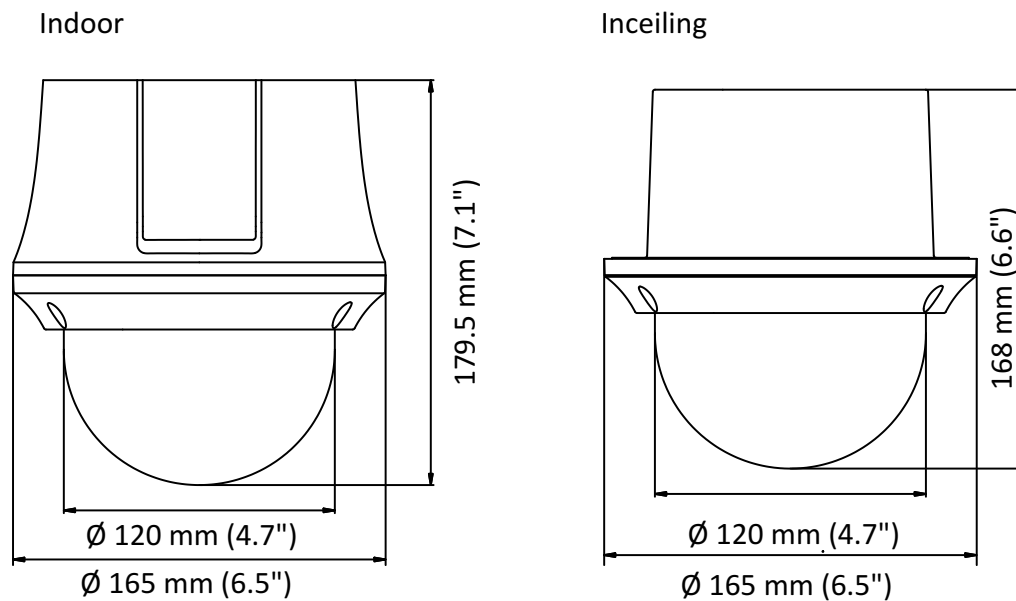

Order Model

DS-2AE4225T-D3(C)

Dimensions