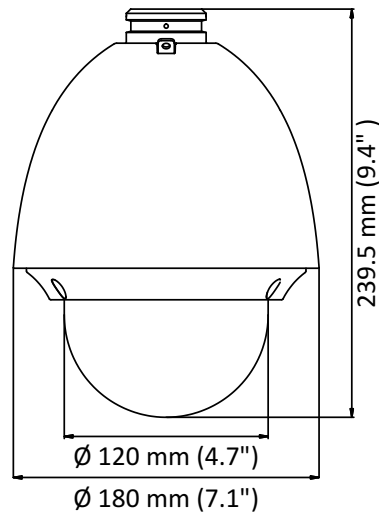

Order Model

DS-2AE4225T-D(C)

Dimensions