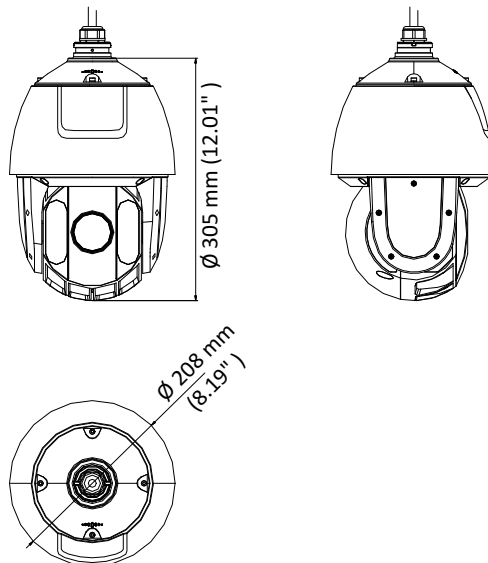

Order Model

DS-2AE5225TI-A(C)

Dimensions

Accessories

Swan-neck Mount
Distributed by

Headquarters

No.555 Qianmo Road, Binjiang District,
Hangzhou 310051, China
T +86-571-8807-5998
overseasbusiness@hikvision.com

Hikvision USA
T +1-909-895-0400
sales.usa@hikvision.com

Hikvision Italy
T +39-0438-6902
info.it@hikvision.com

Hikvision Singapore
T +65-6684-4718
sg@hikvision.com

Hikvision Europe
T +31-23-5542770
saleseuro@hikvision.com

Hikvision France
T +33(0)11-85-330-444
info.fr@hikvision.com

Hikvision Oceania
T +61-2-8599-4233
salesau@hikvision.com

Hikvision Middle East
T +971-4-8816086
salesme@hikvision.com

Hikvision Spain
T +34-91-737-16-55
info.es@hikvision.com

Hikvision Hong Kong
T +852-2151-1761

Hikvision Russia
T +7-495-669-67-99
saleru@hikvision.com

Hikvision Poland
T +48-22-460-01-50
poland@hikvision.com

Hikvision Canada
T +1-909-895-0400
sales.usa@hikvision.com

Hikvision India
T +91-22-28469900
sales@pramahikvision.com

Hikvision UK
T +44-1628-9021-4
support.uk@hikvision.com