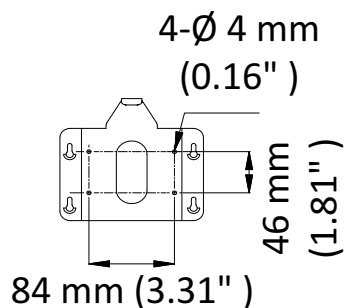

In-Ceiling