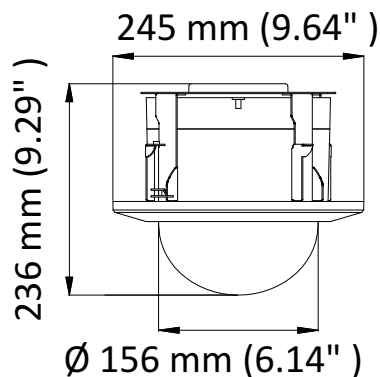

In-Ceiling