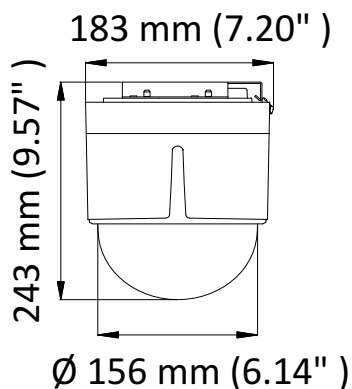

Order Model

DS-2AE5225T-A3(C)

Dimensions

Indoor