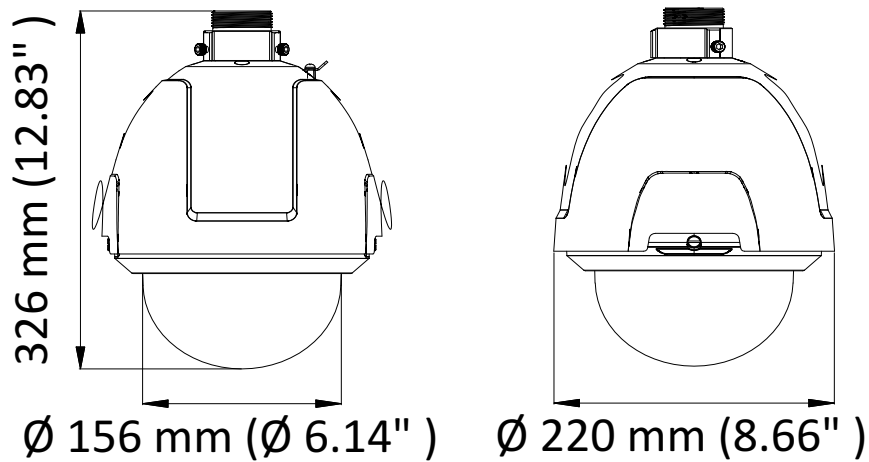

Order Model

DS-2AE5225T-A(C)

Dimensions