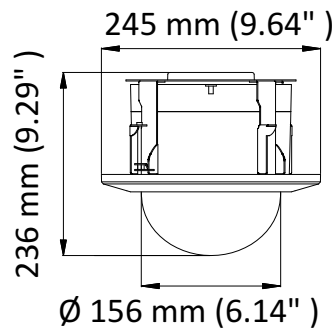

Order Model

DS-2AE5232T-A3(C)

Dimensions

Indoor

In-Ceiling

Distributed by

Headquarters

No.555 Qianmo Road, Binjiang District,
Hangzhou 310051, China
T +86-571-8807-5998
overseasbusiness@hikvision.com