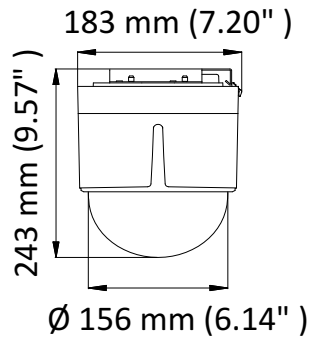

Specification

Camera	
Model	DS-2AE5232T-A3(C)
Image Sensor	1/2.8" progressive scan CMOS
Max. Image Resolution	1920 × 1080
Frame Rate	50Hz: 25fps @(1920 × 1080) 60Hz: 30fps @(1920 × 1080)
Min. Illumination	Color: 0.005 Lux @(F1.6, AGC ON) B/W: 0.001 Lux @(F1.6, AGC ON)
White Balance	AUTO/MANUAL/HAUTO/ATW/INDOOR/OUTDOOR
AGC	AUTO/MANUAL
DNR	3D DNR
WDR	≥ 120 dB
Shutter Time	PAL: 1/1 s to 1/10,000 s NTSC: 1/1 s to 1/10,000 s
Day & Night	IR cut filter
Digital Zoom	16×
Privacy Mask	8 programmable privacy masks
BLC (Backlight Compensation)	Yes
HLC (highlight Compensation)	Yes
EIS (Electric Image Stabilization)	Yes
Reginal Focus	Yes
Lens	
Focus Mode	Auto/Semiauto/Manual
Focal Length	4.8 mm to 153 mm, 32× Optical
Aperture Range	F 1.2 to F4.4
Field of View	Horizontal field of view: 55.6° to 2.04° (wide to tele) Vertical field of view: 32.4° to 1.14° (wide to tele) Diagonal field of view: 63° to 2.34° (wide to tele)
Min. Working Distance	10 mm to 1500 mm (wide to tele)
Zoom Speed	Approx. 5.6 s (optical, wide to tele)
Pan and Tilt	
Pan Range	360° endless
Pan Speed	Pan manual speed: 0.1° to 250°/s Pan preset speed: 250°/s
Tilt Range	-5° to 90° (auto flip)
Tilt Speed	Tilt manual speed: 0.1° to 150°/s Tilt preset speed: 150°/s
Proportional Zoom	Rotation speed can be adjusted automatically according to zoom multiples
Presets	256
Patrol	10 patrols, up to 32 presets per patrol
Pattern	5 patterns, with the total recording time no less than 10 minutes
Power-off Memory	Yes

Order Model

DS-2AE5232T-A3(C)

Dimensions

Indoor

In-Ceiling

Distributed by

Headquarters

No.555 Qianmo Road, Binjiang District,
Hangzhou 310051, China
T +86-571-8807-5998
overseasbusiness@hikvision.com