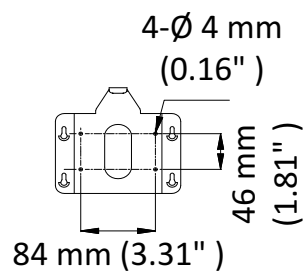

Order Model

DS-2AE5232T-A3(C)

Dimensions

Indoor

In-Ceiling

Distributed by

Headquarters

No.555 Qianmo Road, Binjiang District,
Hangzhou 310051, China
T +86-571-8807-5998
overseasbusiness@hikvision.com