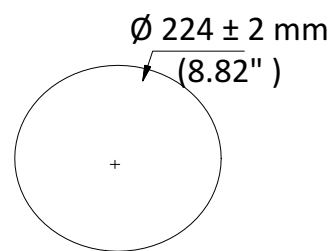

Order Model

DS-2AE5232T-A3(C)

Dimensions

Indoor

In-Ceiling

Distributed by

Headquarters

No.555 Qianmo Road, Binjiang District,
Hangzhou 310051, China
T +86-571-8807-5998
overseasbusiness@hikvision.com