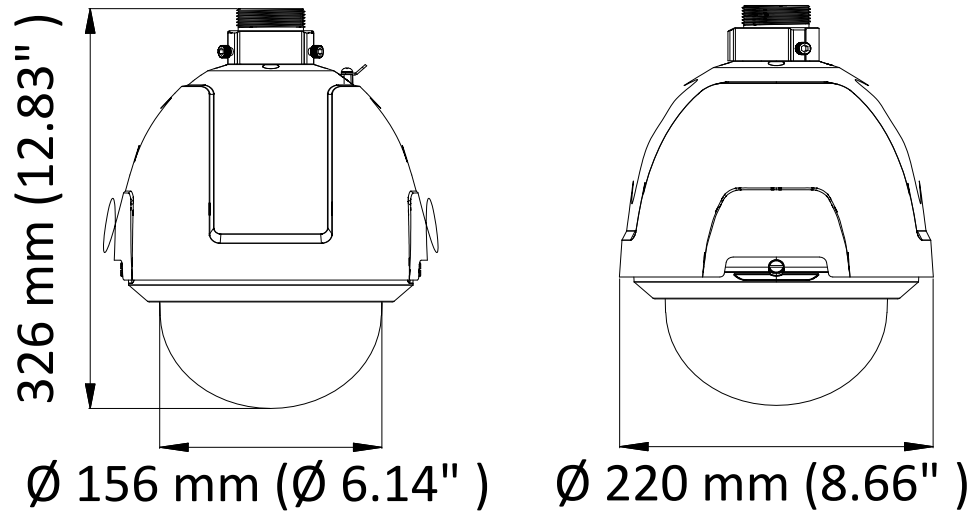

Order Model

DS-2AE5232T-A(C)

Dimensions

Accessories

Distributed by